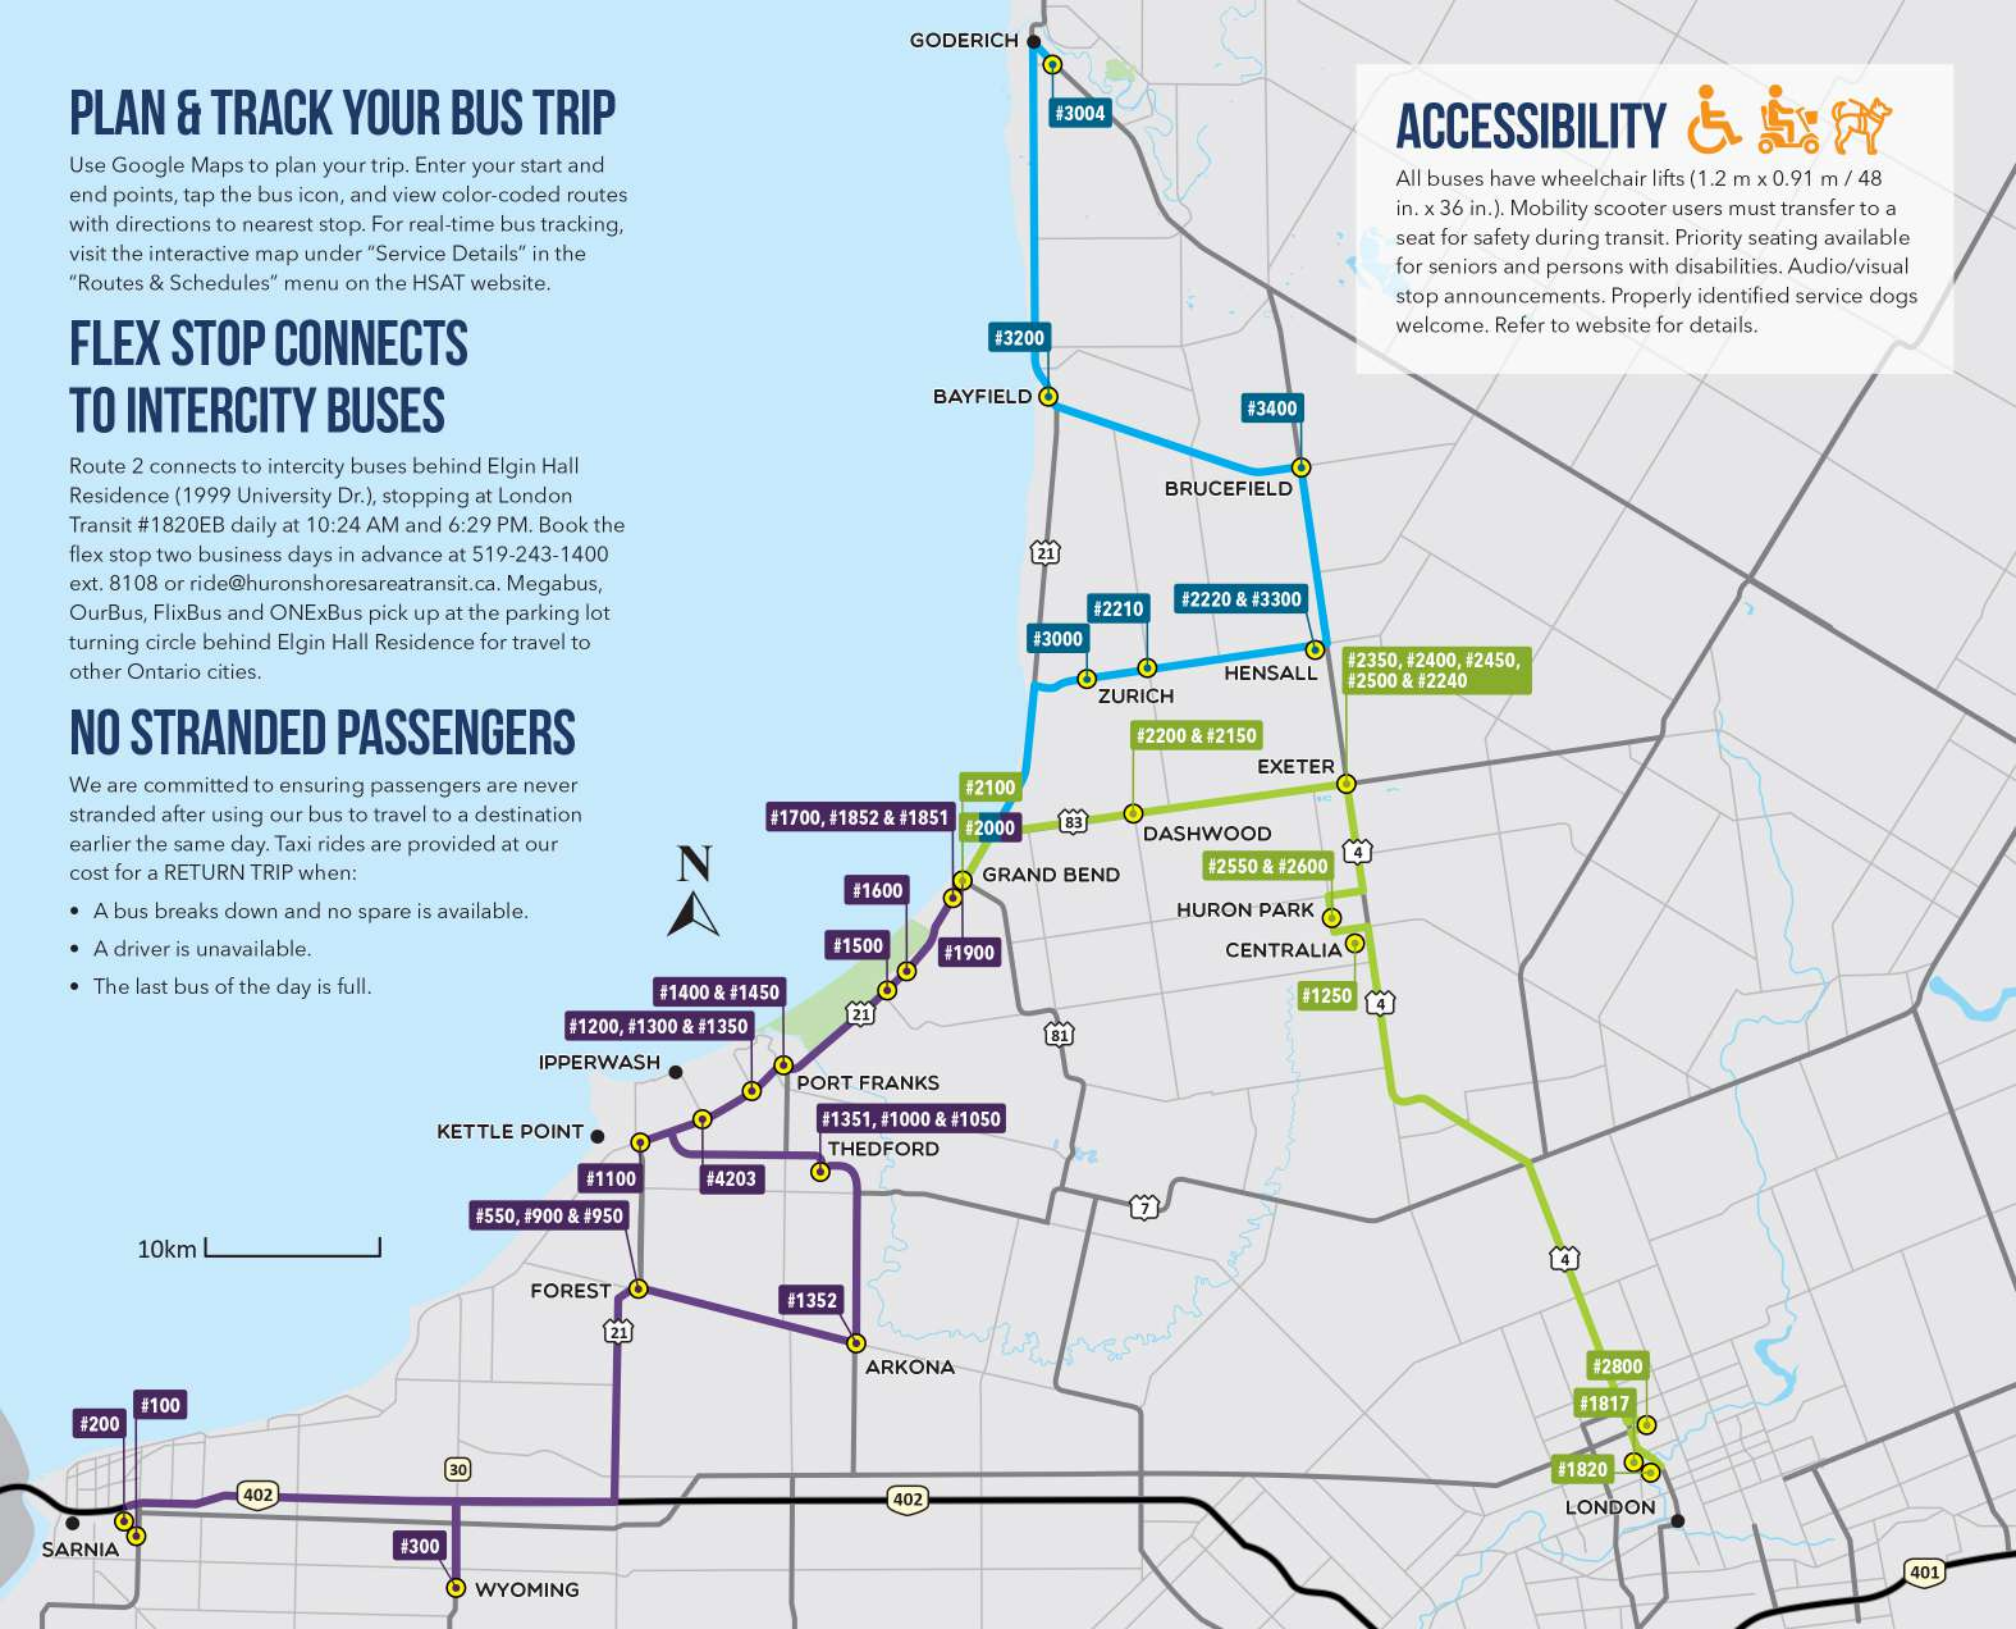

PLAN & TRACK YOUR BUS TRIP

Use Google Maps to plan your trip. Enter your start and end points, tap the bus icon, and view color-coded routes with directions to nearest stop. For real-time bus tracking, visit the interactive map under "Service Details" in the "Routes & Schedules" menu on the HSAT website.

FLEX STOP CONNECTS TO INTERCITY BUSES

Route 2 connects to intercity buses behind Elgin Hall Residence (1999 University Dr.), stopping at London Transit #1820EB daily at 10:24 AM and 6:29 PM. Book the flex stop two business days in advance at 519-243-1400 ext. 8108 or ride@huronthoresareatransit.ca. Megabus, OurBus, FlixBus and ONExBus pick up at the parking lot turning circle behind Elgin Hall Residence for travel to other Ontario cities.

NO STRANDED PASSENGERS

We are committed to ensuring passengers are never stranded after using our bus to travel to a destination earlier the same day. Taxi rides are provided at our cost for a RETURN TRIP when:

- A bus breaks down and no spare is available.
- A driver is unavailable.
- The last bus of the day is full.

ACCESSIBILITY

All buses have wheelchair lifts (1.2 m x 0.91 m / 48 in. x 36 in.). Mobility scooter users must transfer to a seat for safety during transit. Priority seating available for seniors and persons with disabilities. Audio/visual stop announcements. Properly identified service dogs welcome. Refer to website for details.