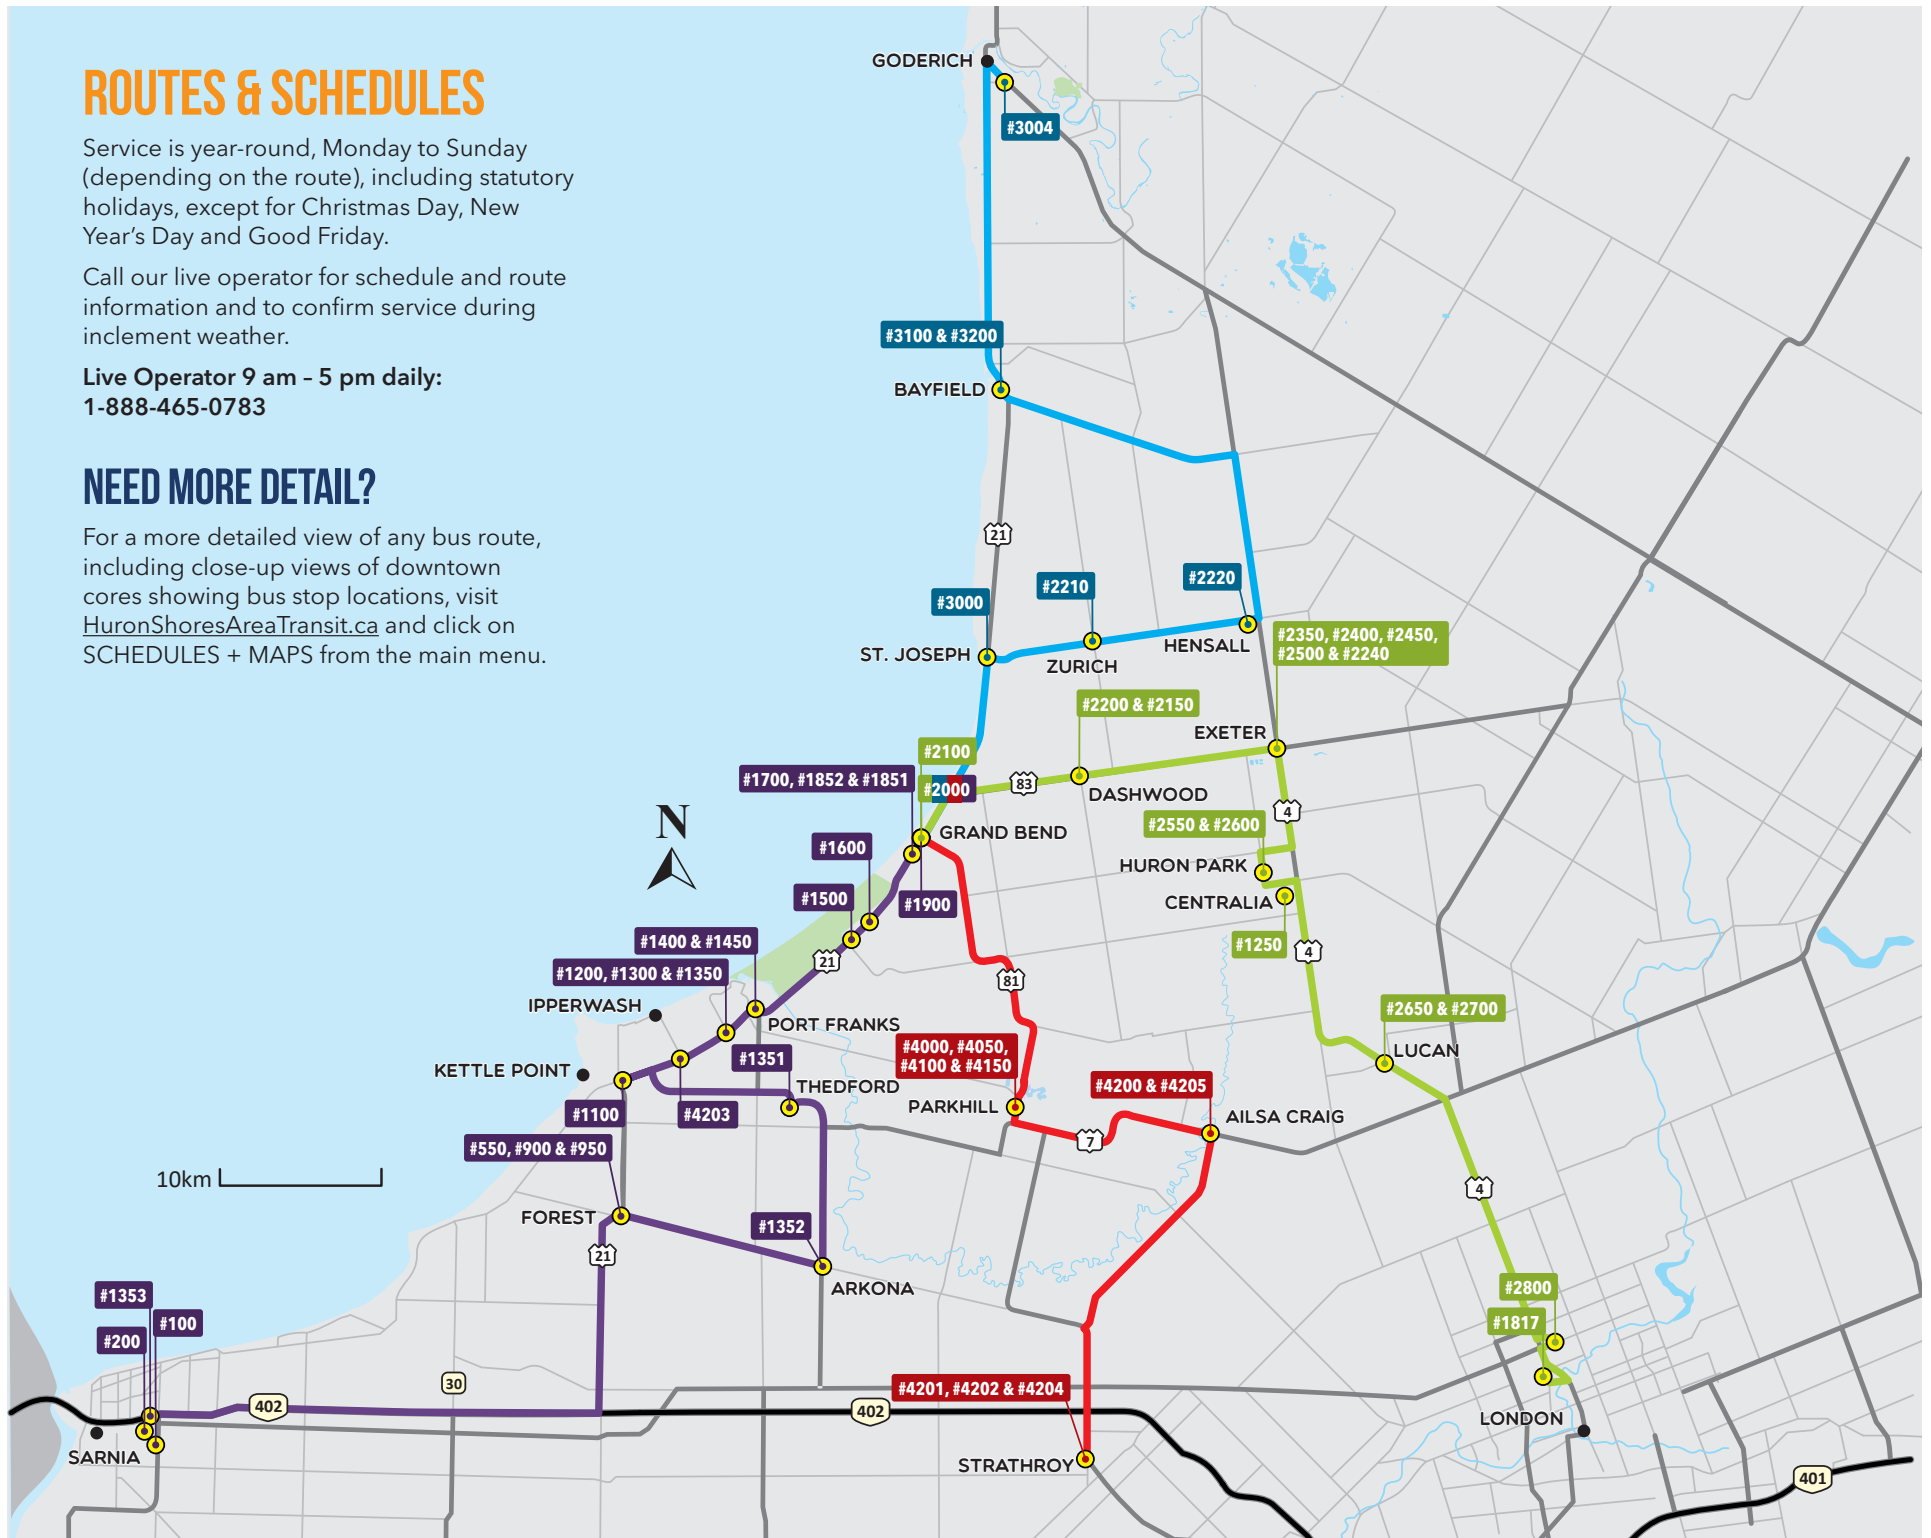

ROUTES & SCHEDULES

Service is year-round, Monday to Sunday (depending on the route), including statutory holidays, except for Christmas Day, New Year's Day and Good Friday.

Call our live operator for schedule and route information and to confirm service during inclement weather.

Live Operator 9 am - 5 pm daily:
1-888-465-0783

NEED MORE DETAIL?

For a more detailed view of any bus route, including close-up views of downtown cores showing bus stop locations, visit HuronShoresAreaTransit.ca and click on SCHEDULES + MAPS from the main menu.