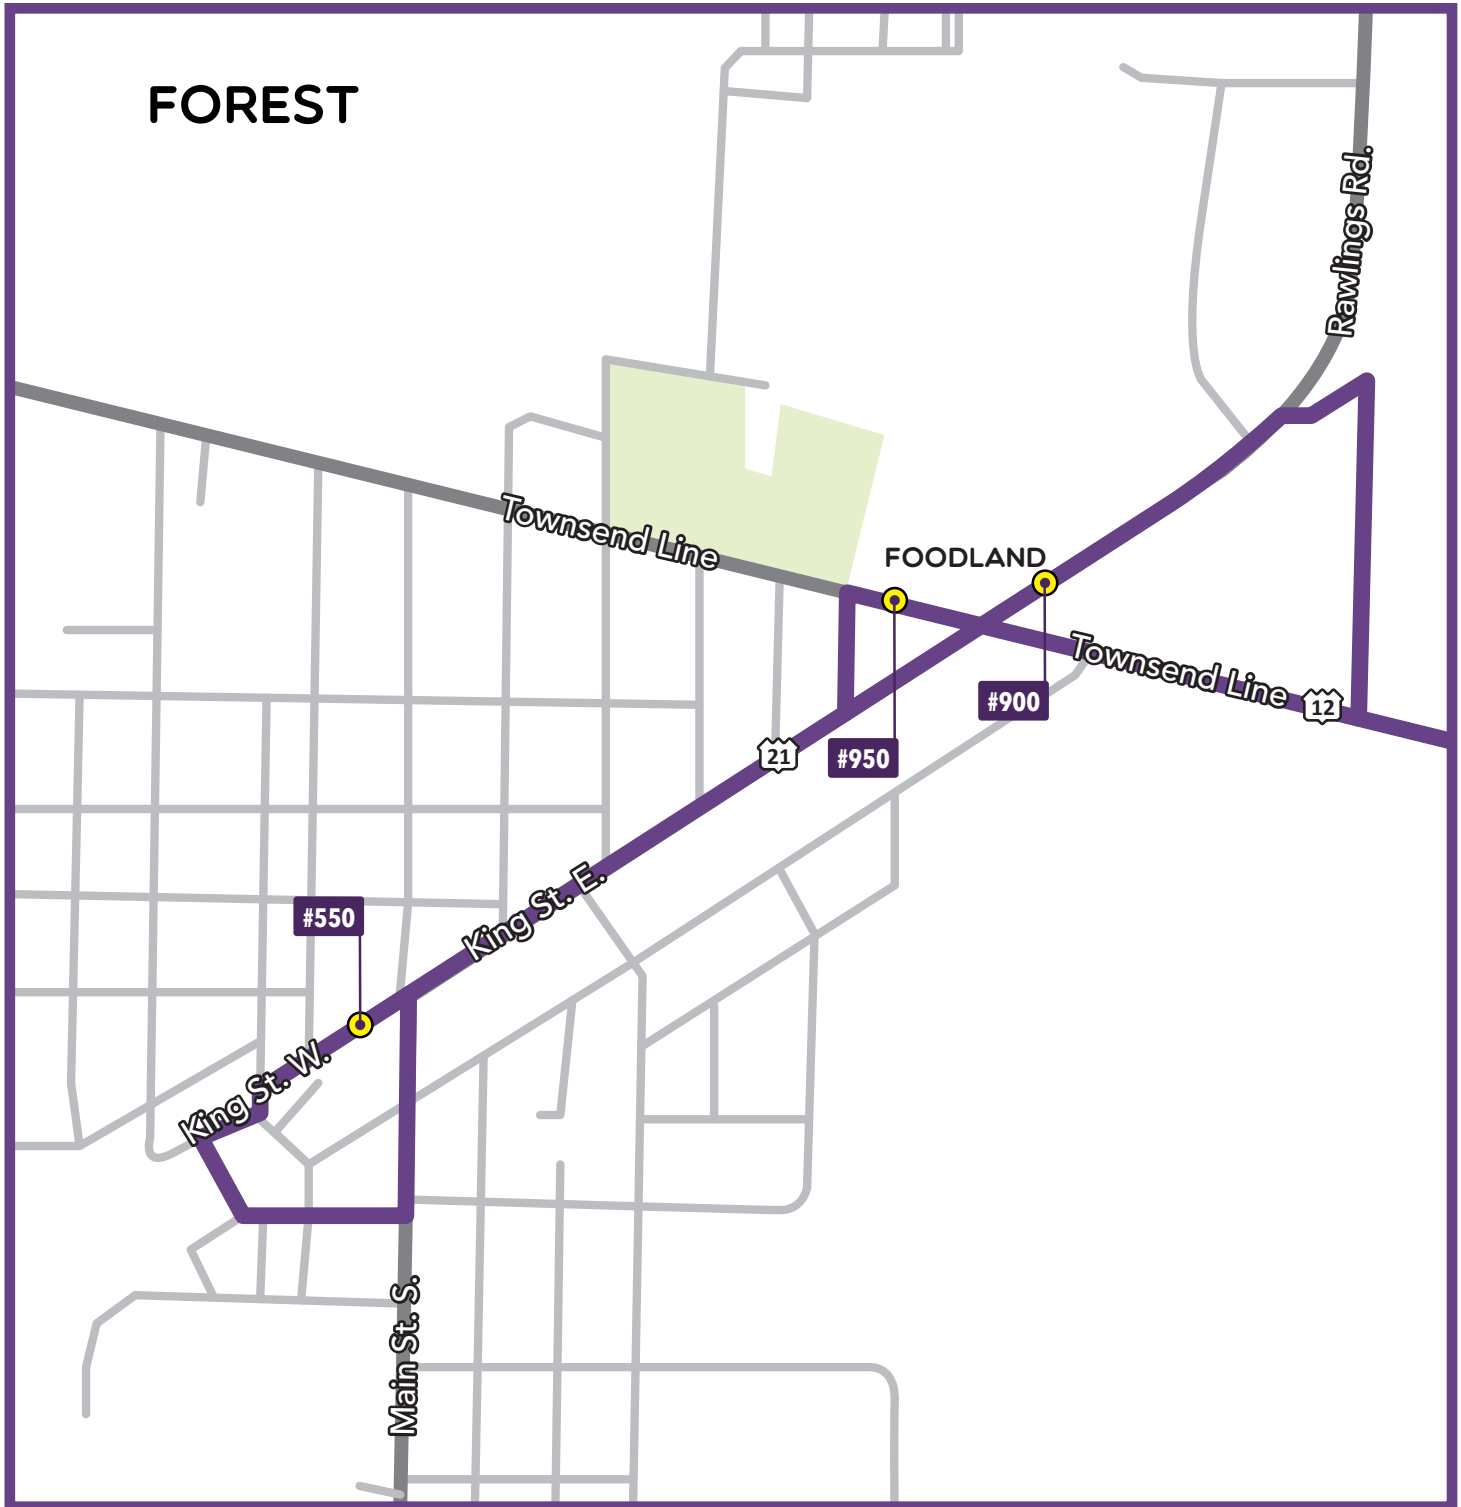

ROUTE 1 SARNIA VIA LAMBTON SHORES