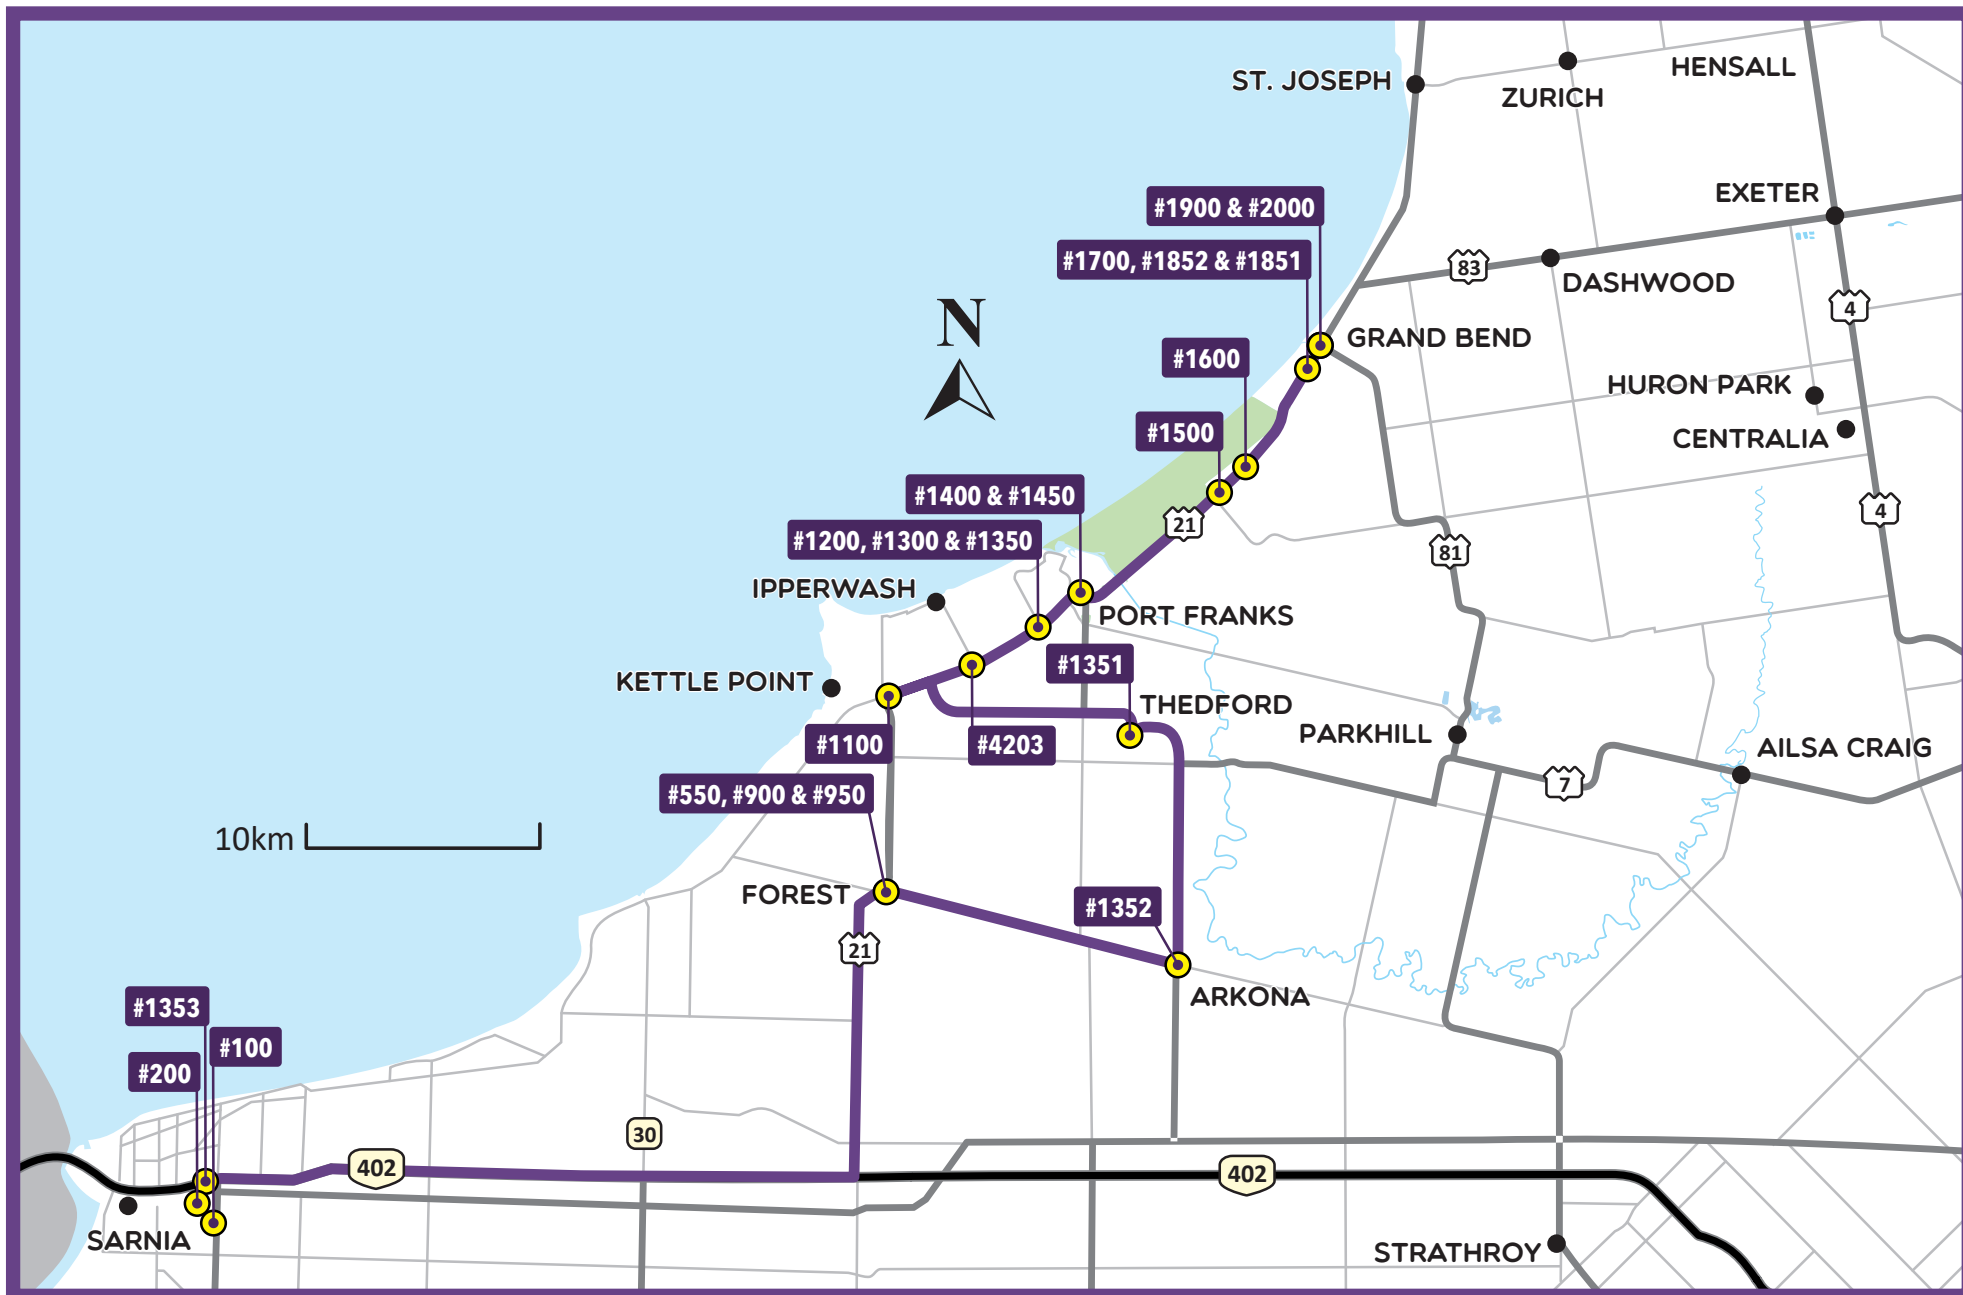

ROUTE 1 SARNIA VIA LAMBTON SHORES

ROUTE 1 SARNIA VIA LAMBTON SHORES

INTER-COMMUNITY CONNECTIONS AND TRANSFERS

Sarnia to London (daily): Take Route 1 bus leaving Sarnia Mall at 7:20 AM and 2:20 PM, arriving Sobeys Plaza 9:05 AM and 4:05 PM. Transfer to Route 2 bus leaving Sobeys Plaza 9:10 AM and 5:15 PM, arriving London 10:16 AM and 6:21 PM.

London to Goderich (Mon., Wed., Fri.): Take Route 2 bus leaving Fanshawe Pk. Rd./London Transit Stop #705 at 10:41 AM, arriving Sobeys Plaza 11:48 AM. Transfer to Route 3 bus leaving Sobeys Plaza 12:00 PM, arriving Walmart, Goderich 1:12 PM.

Goderich to London (Mon., Wed., Fri.): Take Route 3 bus leaving Walmart, Goderich at 1:09 PM and 4:00 PM, arriving Sobeys Plaza 2:32 PM and 5:12 PM. Transfer to Route 2 bus leaving Sobeys Plaza 5:15 PM, arriving Fanshawe Pk. Rd./London Transit Stop #705 at 6:21 PM.

ROUTE 2 LONDON VIA EXETER

TRAVEL DIRECTION:
Grand Bend to London

MONDAY TO SUNDAY (Year Round Service)												
BUS STOP NAME	Sobeys Plaza, Grand Bend <i>- BUS & CONNECTION HUB</i>	Main St. E. @ Ontario St. N., Grand Bend	Dashwood Rd. & Centre St., Dashwood	McDonald's parking lot (NW corner), Exeter	Main St. S. & Sanders St. W., Exeter	Main St. S. & Huron St. W., Exeter	Stephen Township Arena, Huron Park	148 Melbourne St. @ playground, Centralia	Main St. @ Lucan Community Centre, Lucan	Fanshawe Pk. Rd. E., London <i>London Transit Stop 705</i>	University Hospital SB, London <i>London Transit Stop 1817</i>	Fanshawe Pk. Rd. E., London <i>London Transit Stop 705</i>
STOP #	2000	2100	2200	2240	2400	2500	2600	1250	2700	2800	1817	2800
TIME TRAVELLED	0 MIN.	2 MIN.	11 MIN.	21 MIN.	25 MIN.	27 MIN.	34 MIN.	37 MIN.	46 MIN.	1 HR. 6 MIN.	1 HR. 11 MIN.	1 HR. 21 MIN.
Trip 1	9:10 AM	9:12 AM	9:21 AM	9:31 AM	9:35 AM	9:37 AM	9:44 AM	9:47 AM	9:56 AM	10:16 AM	10:21 AM	10:31 AM
Trip 2	5:15 PM	5:17 PM	5:26 PM	5:36 PM	5:40 PM	5:42 PM	5:49 PM	5:52 PM	6:01 PM	6:21 PM	6:26 PM	6:36 PM