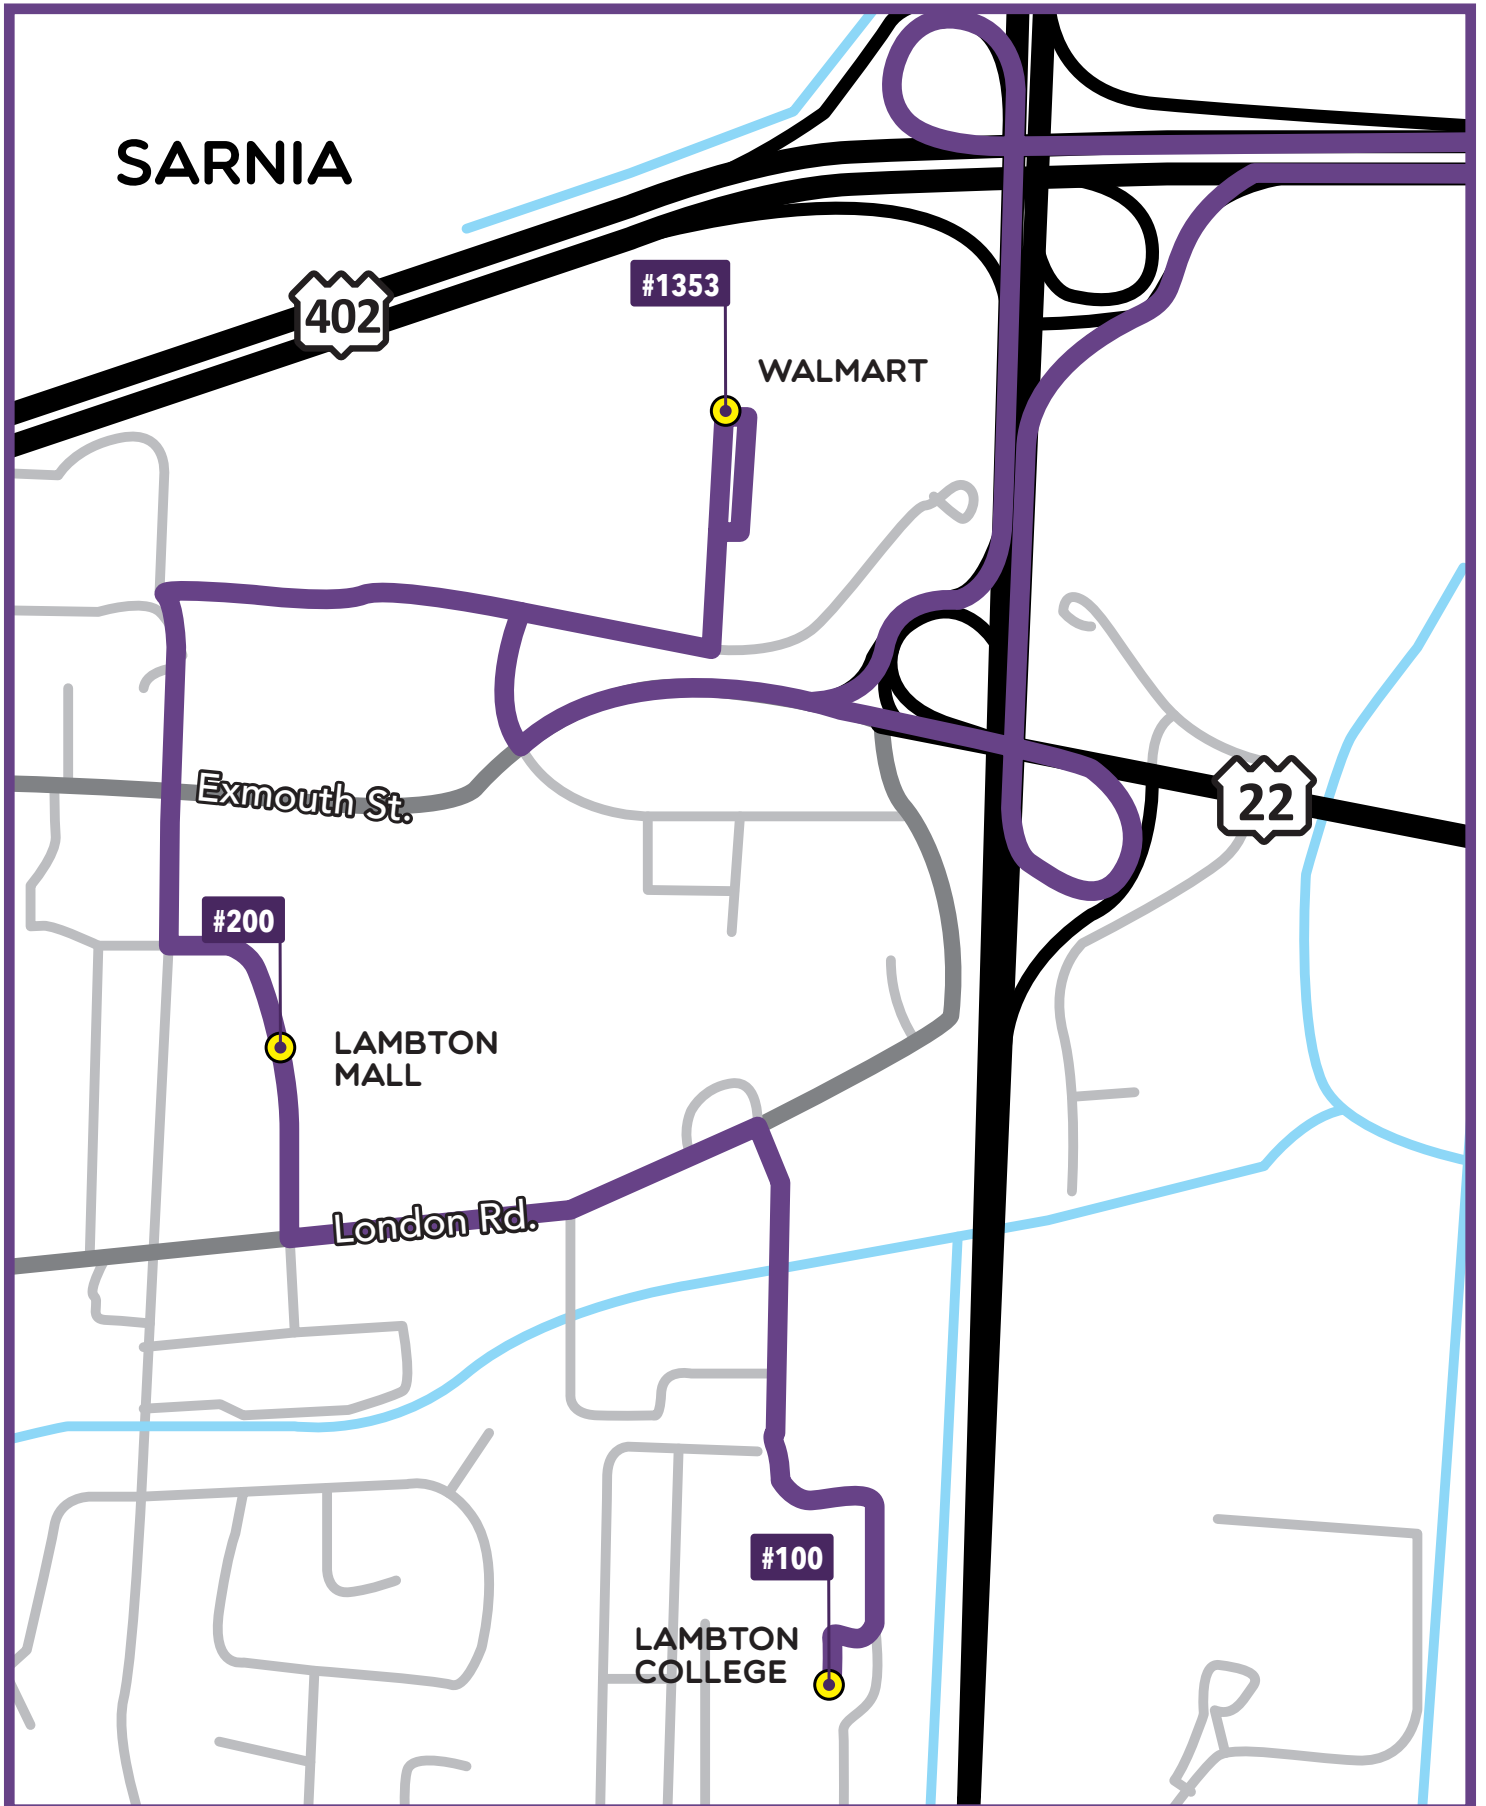

Note: To use Strathroy-Caradoc Inter-Community Transit, you need to book your seat, call 519-787-1055.

ROUTE 1 SARNIA VIA LAMBTON SHORES

ROUTE 1 SARNIA VIA LAMBTON SHORES

ROUTE 1 SARNIA VIA LAMBTON SHORES

ROUTE 2 LONDON VIA EXETER

TRAVEL DIRECTION:
Grand Bend to London

MONDAY TO SUNDAY (Year Round Service)												
BUS STOP NAME	Sobeys Plaza, Grand Bend <i>- BUS & CONNECTION HUB</i>	Main St. E. @ Ontario St. N., Grand Bend	Dashwood Rd. & Centre St., Dashwood	McDonald's parking lot (NW corner), Exeter	Main St. S. & Sanders St. W., Exeter	Main St. S. & Huron St. W., Exeter	Stephen Township Arena, Huron Park	148 Melbourne St. @ playground, Centralia	Main St. @ Lucan Community Centre, Lucan	Fanshawe Pk. Rd. E., London <i>London Transit Stop 705</i>	University Hospital SB, London <i>London Transit Stop 1817</i>	Fanshawe Pk. Rd. E., London <i>London Transit Stop 705</i>
STOP #	2000	2100	2200	2240	2400	2500	2600	1250	2700	2800	1817	2800
TIME TRAVELLED	0 MIN.	2 MIN.	11 MIN.	21 MIN.	25 MIN.	27 MIN.	34 MIN.	37 MIN.	46 MIN.	1 HR. 6 MIN.	1 HR. 11 MIN.	1 HR. 21 MIN.
Trip 1	9:10 AM	9:12 AM	9:21 AM	9:31 AM	9:35 AM	9:37 AM	9:44 AM	9:47 AM	9:56 AM	10:16 AM	10:21 AM	10:31 AM
Trip 2	5:15 PM	5:17 PM	5:26 PM	5:36 PM	5:40 PM	5:42 PM	5:49 PM	5:52 PM	6:01 PM	6:21 PM	6:26 PM	6:36 PM

ROUTE 2 LONDON VIA EXETER

ROUTE 2 LONDON VIA EXETER

ROUTE 2 LONDON VIA EXETER

ROUTE 3 GODERICH VIA BLUEWATER SUMMER 2024

TRAVEL DIRECTION: Grand Bend St. Joseph Zurich Hensall Bayfield Goderich

Trip 1 & 2 Monday & Wednesday / Trip 1, 2 & 3 Friday, Saturday & Sunday