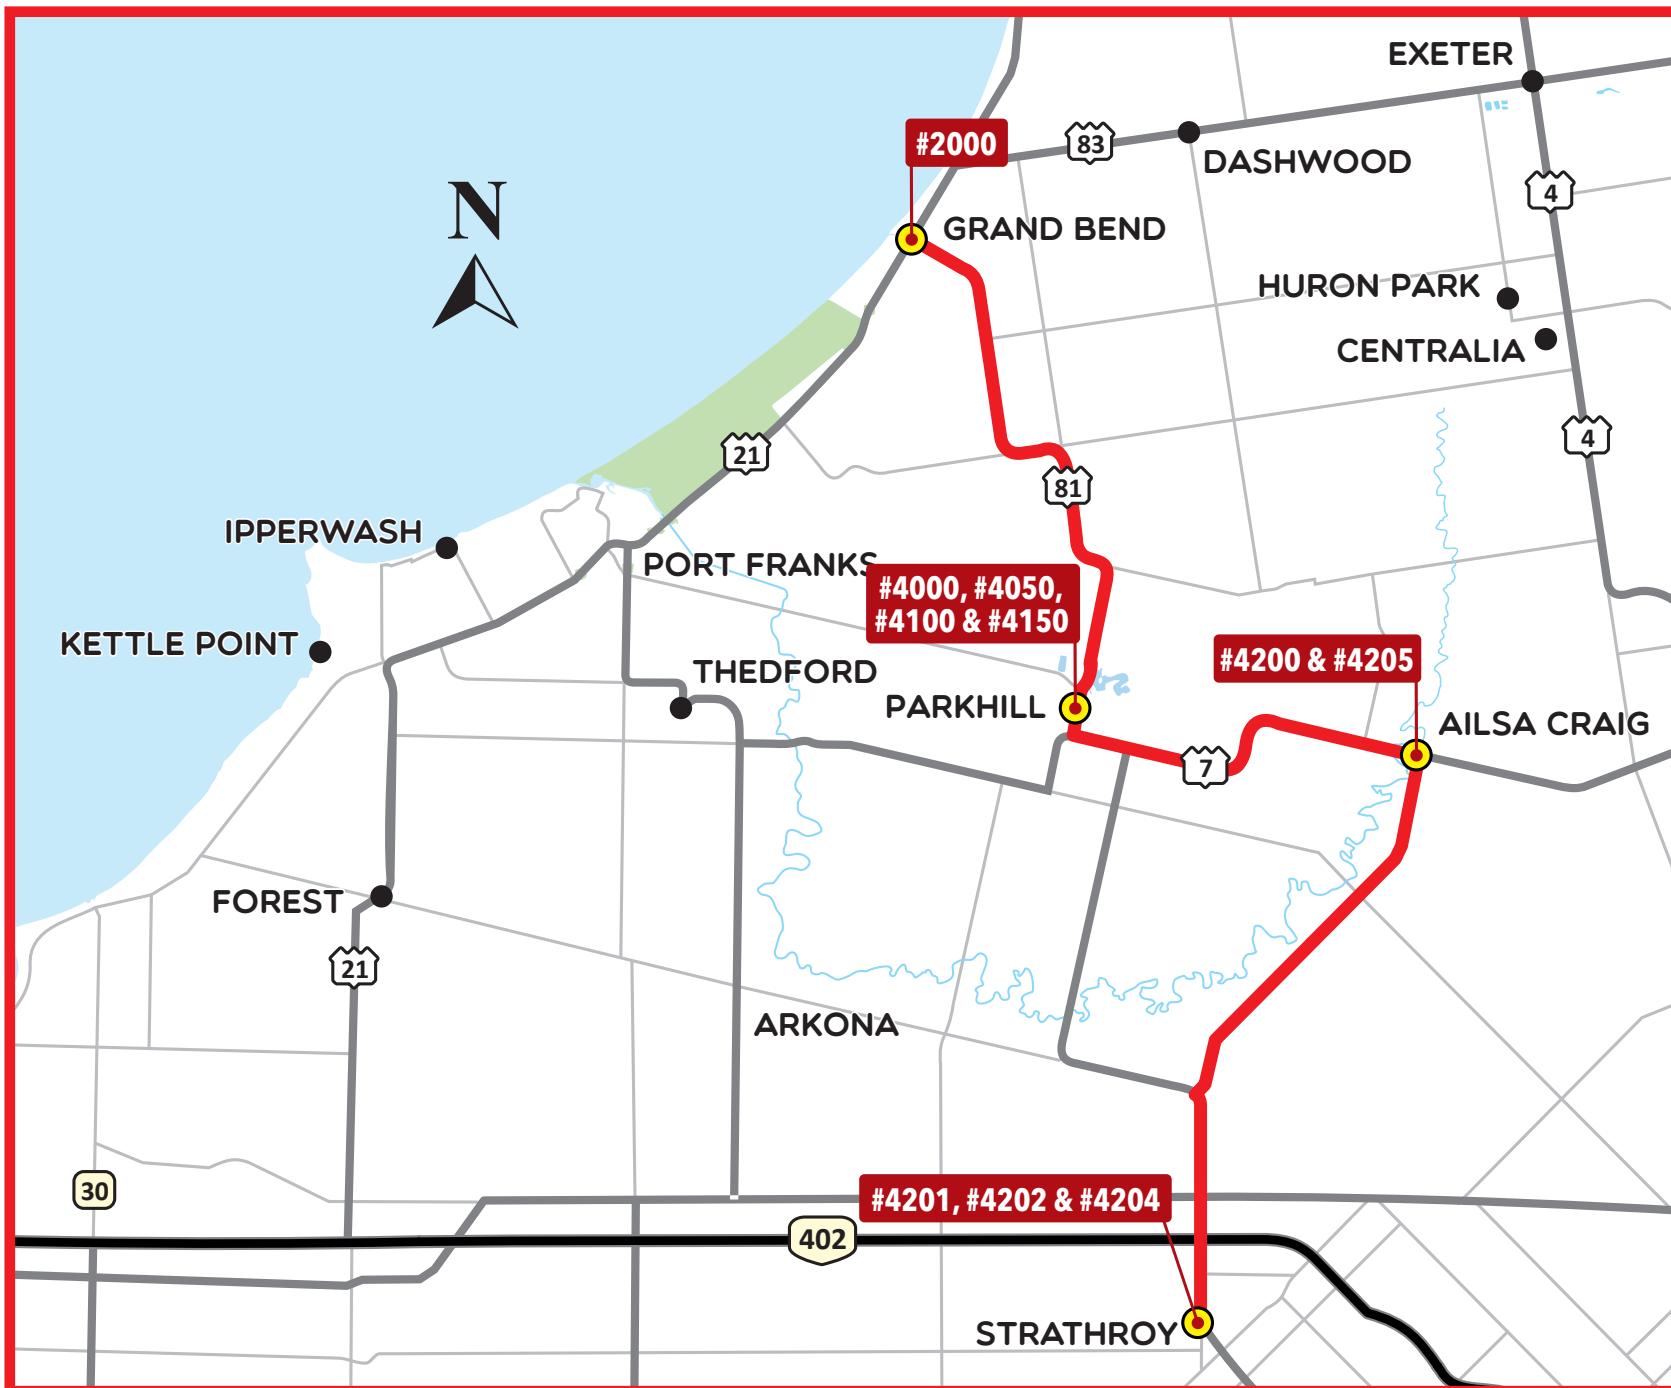

ROUTE 4 STRATHROY VIA PARKHILL