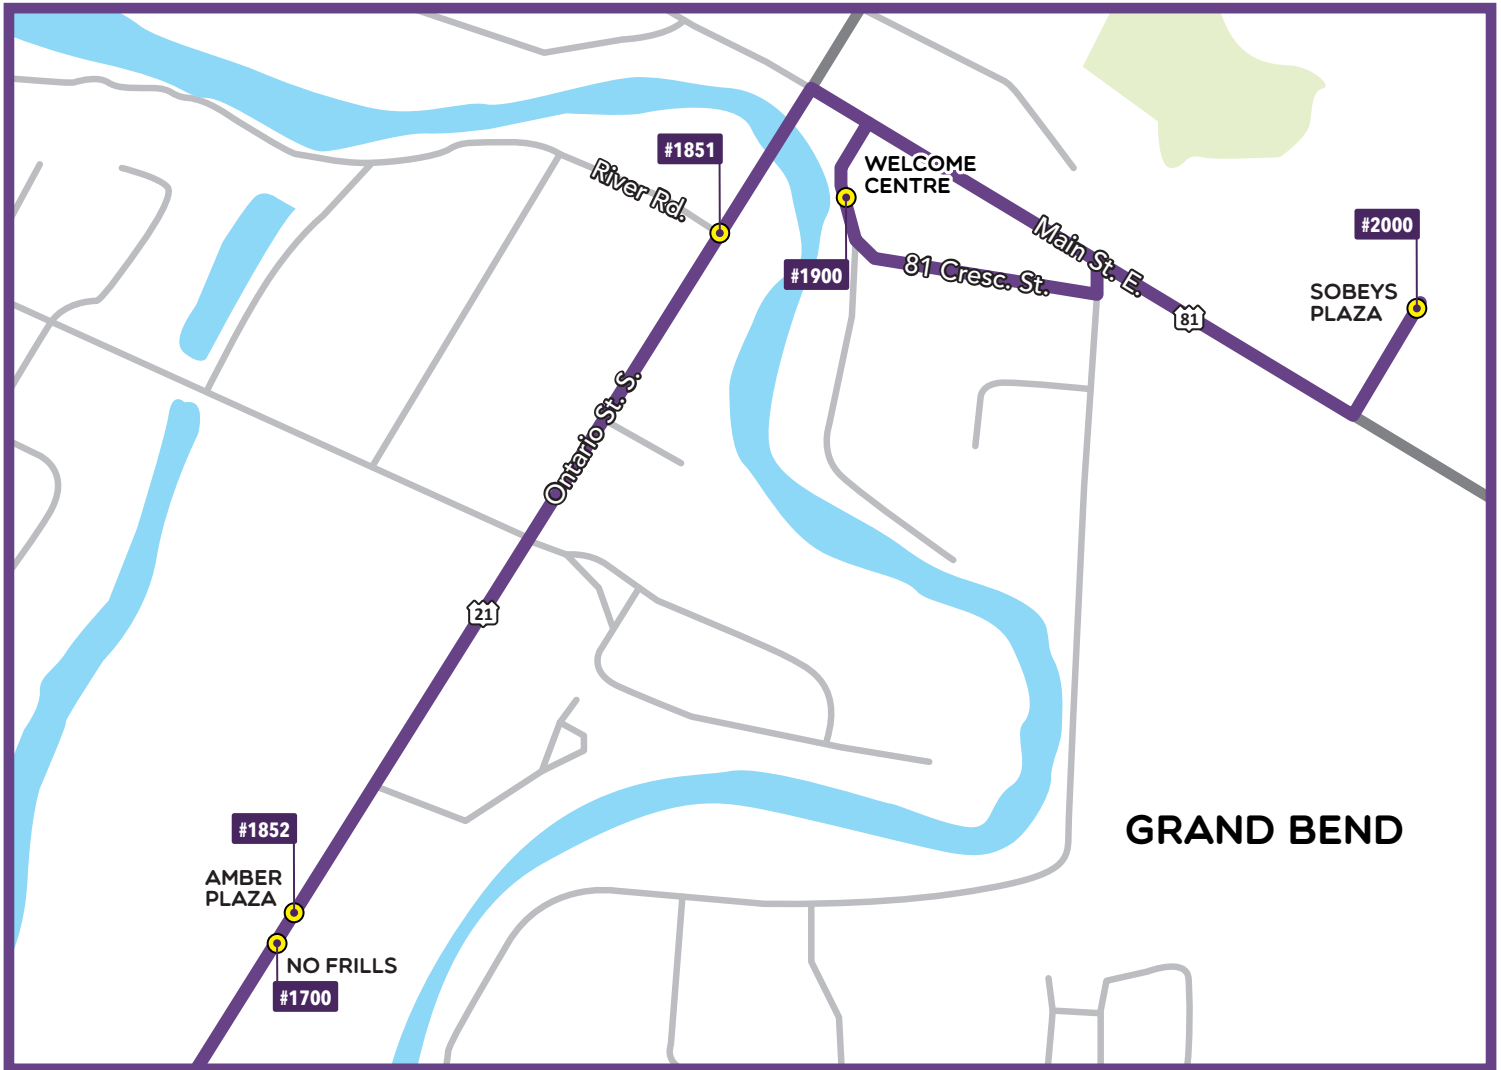

ROUTE 1 SARNIA VIA LAMBTON SHORES

ROUTE 1 SARNIA VIA LAMBTON SHORES

INTER-COMMUNITY CONNECTIONS AND TRANSFERS

Sarnia to London (daily): Take Route 1 bus leaving Sarnia Mall at 7:20 AM and 2:20 PM, arriving Sobeys Plaza 9:05 AM and 4:05 PM. Transfer to Route 2 bus leaving Sobeys Plaza 9:10 AM and 5:15 PM, arriving London 10:16 AM and 6:21 PM.

London to Goderich (Mon., Wed., Fri.): Take Route 2 bus leaving Fanshawe Pk. Rd./London Transit Stop #705 at 10:41 AM, arriving Sobeys Plaza 11:48 AM. Transfer to Route 3 bus leaving Sobeys Plaza 12:00 PM, arriving Walmart, Goderich 1:12 PM.

Goderich to London (Mon., Wed., Fri.): Take Route 3 bus leaving Walmart, Goderich at 1:09 PM and 4:00 PM, arriving Sobeys Plaza 2:32 PM and 5:12 PM. Transfer to Route 2 bus leaving Sobeys Plaza 5:15 PM, arriving Fanshawe Pk. Rd./London Transit Stop #705 at 6:21 PM.

ROUTE 2 LONDON VIA EXETER

TRAVEL DIRECTION:
Grand Bend to London

MONDAY TO SUNDAY (Year Round Service)												
BUS STOP NAME	Sobeys Plaza, Grand Bend <i>- BUS & CONNECTION HUB</i>	Main St. E. @ Ontario St. N., Grand Bend	Dashwood Rd. & Centre St., Dashwood	McDonald's parking lot (NW corner), Exeter	Main St. S. & Sanders St. W., Exeter	Main St. S. & Huron St. W., Exeter	Stephen Township Arena, Huron Park	148 Melbourne St. @ playground, Centralia	Main St. @ Lucan Community Centre, Lucan	Fanshawe Pk. Rd. E., London <i>London Transit Stop 705</i>	University Hospital SB, London <i>London Transit Stop 1817</i>	Fanshawe Pk. Rd. E., London <i>London Transit Stop 705</i>
STOP #	2000	2100	2200	2240	2400	2500	2600	1250	2700	2800	1817	2800
TIME TRAVELLED	0 MIN.	2 MIN.	11 MIN.	21 MIN.	25 MIN.	27 MIN.	34 MIN.	37 MIN.	46 MIN.	1 HR. 6 MIN.	1 HR. 11 MIN.	1 HR. 21 MIN.
Trip 1	9:10 AM	9:12 AM	9:21 AM	9:31 AM	9:35 AM	9:37 AM	9:44 AM	9:47 AM	9:56 AM	10:16 AM	10:21 AM	10:31 AM
Trip 2	5:15 PM	5:17 PM	5:26 PM	5:36 PM	5:40 PM	5:42 PM	5:49 PM	5:52 PM	6:01 PM	6:21 PM	6:26 PM	6:36 PM