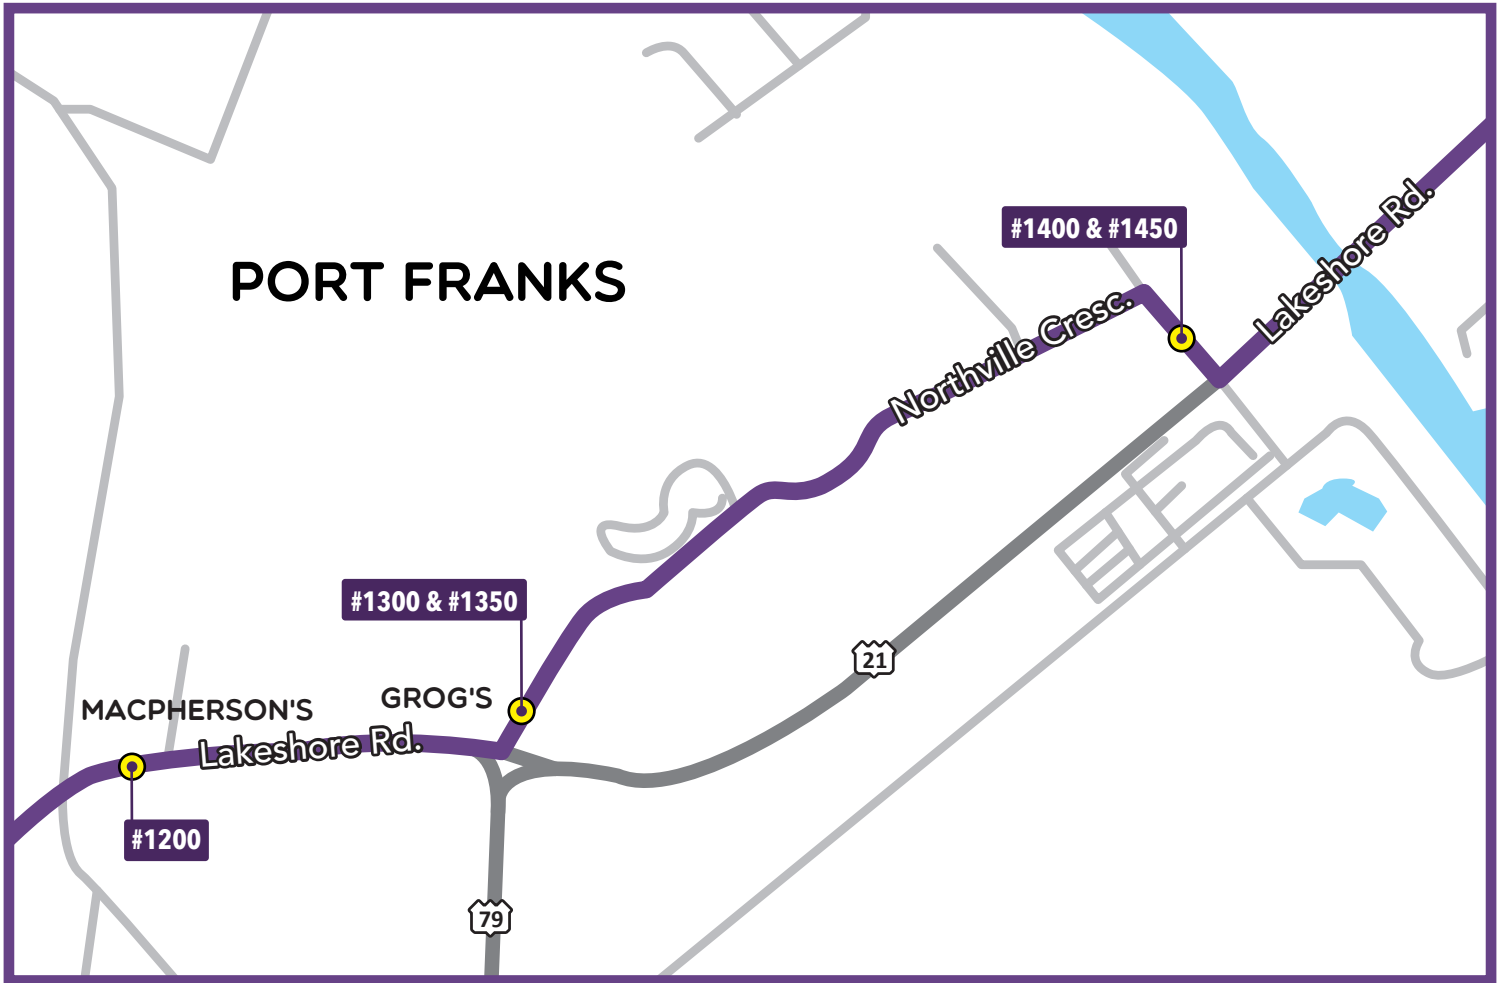

ROUTE 1 SARNIA VIA LAMBTON SHORES