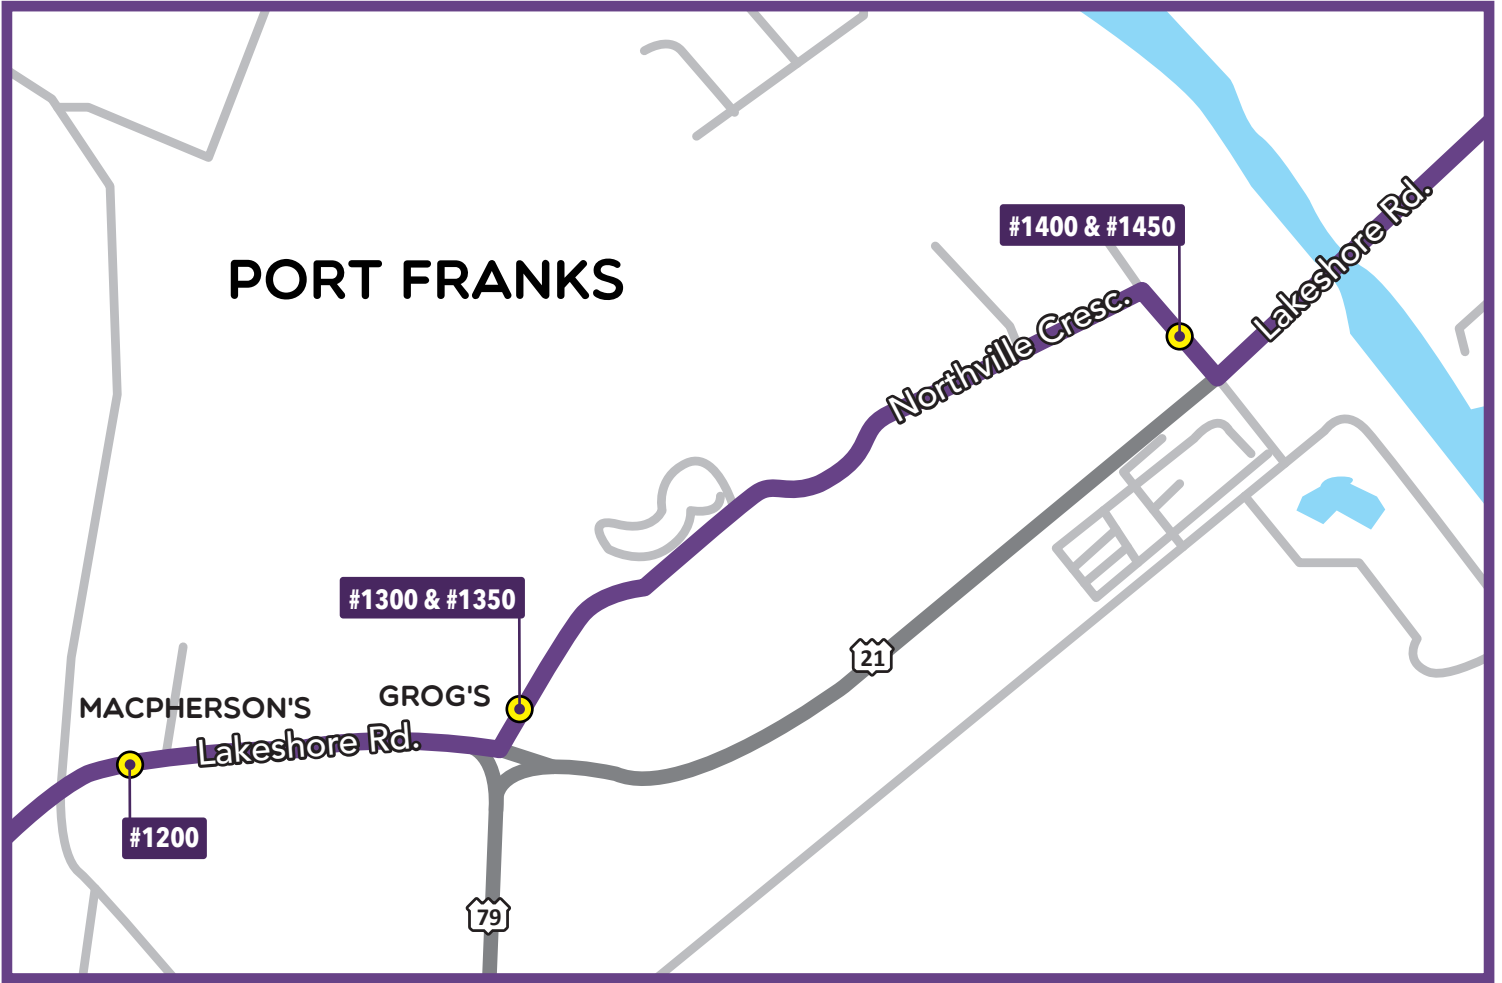

ROUTE 1 SARNIA VIA LAMBTON SHORES