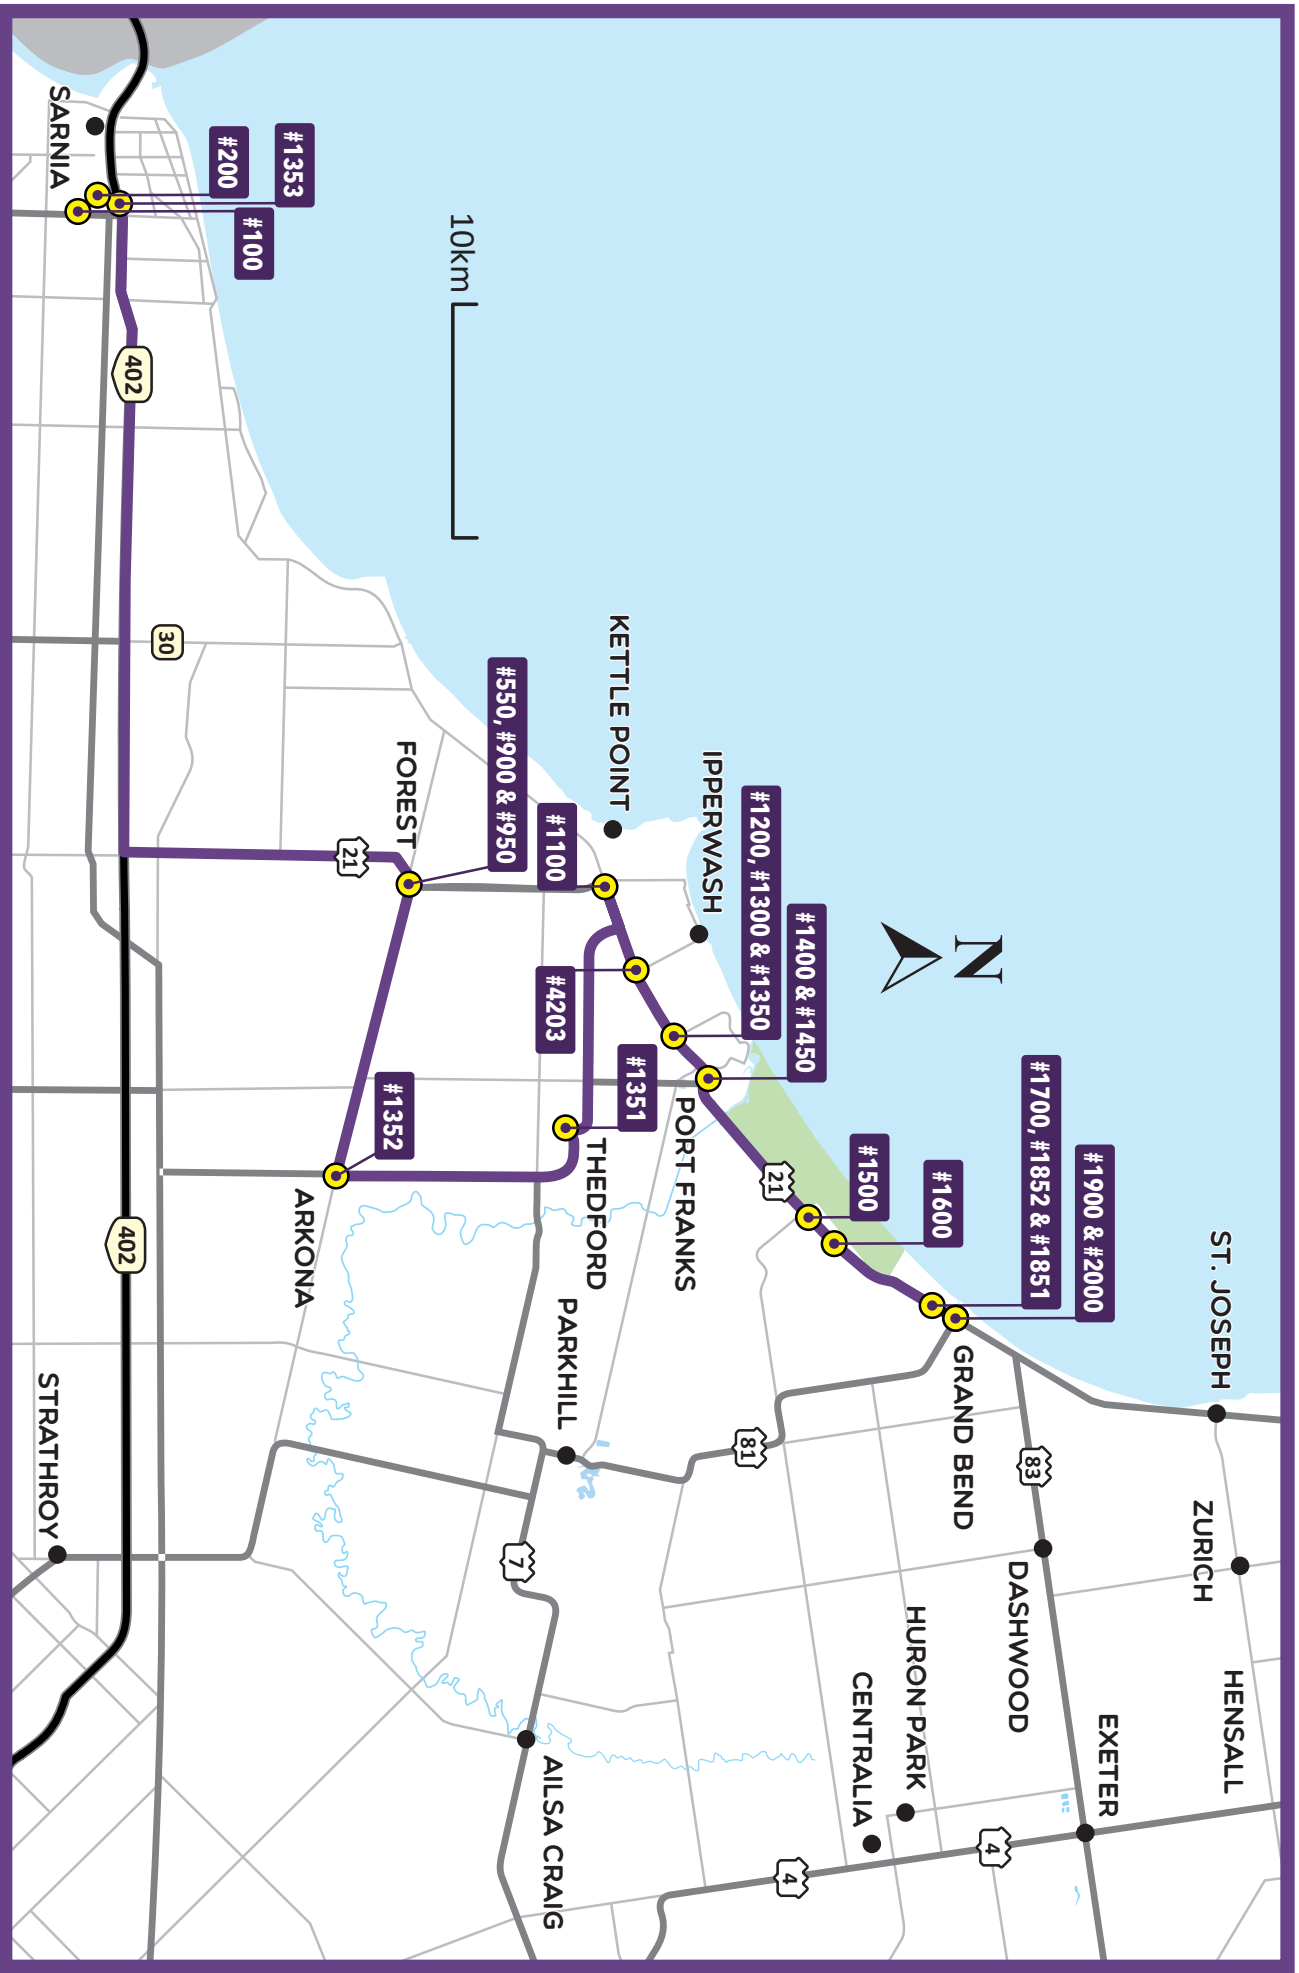

ROUTE 1 SARINIA VIA LAMBTON SHORES