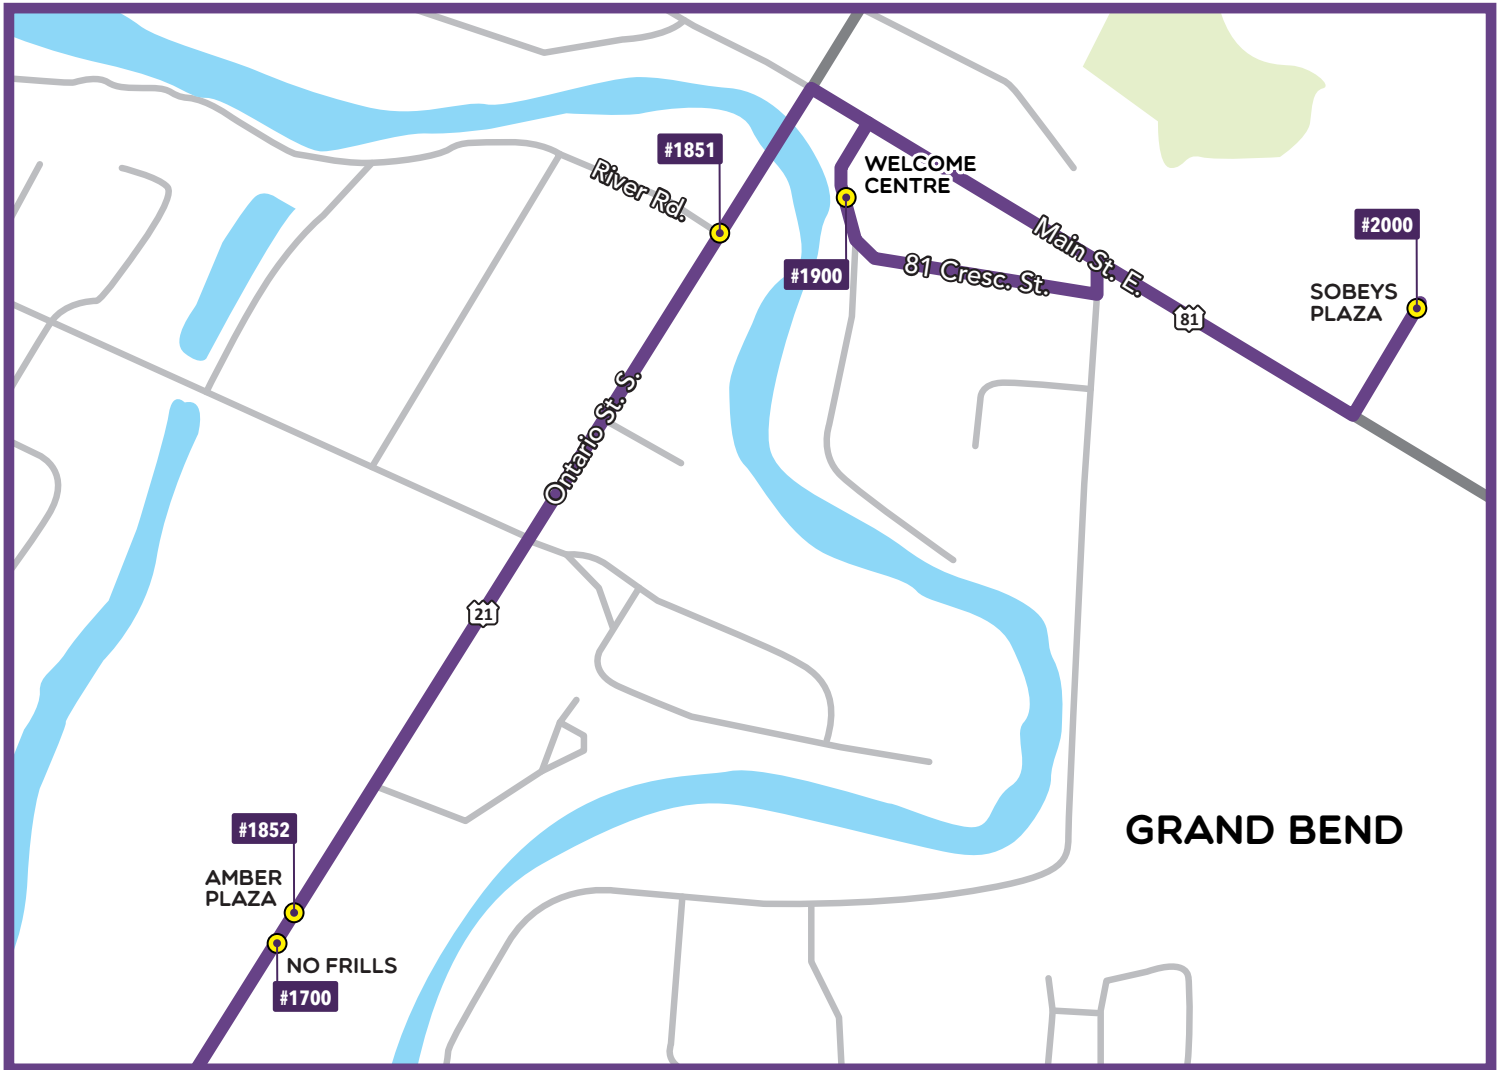

ROUTE 1 SARINIA VIA LAMBTON SHORES

ROUTE 1 SARNIA VIA LAMBTON SHORES

INTER-COMMUNITY CONNECTIONS AND TRANSFERS

Sarnia to London (daily): Take Route 1 bus leaving Sarnia Mall at 7:20 AM and 2:20 PM, arriving Sobeys Plaza 9:05 AM and 4:05 PM. Transfer to Route 2 bus leaving Sobeys Plaza 9:10 AM and 5:15 PM, arriving London 10:16 AM and 6:21 PM.

London to Goderich (Mon., Wed., Fri.): Take Route 2 bus leaving Fanshawe Pk. Rd./London Transit Stop #705 at 10:41 AM, arriving Sobeys Plaza 11:48 AM. Transfer to Route 3 bus leaving Sobeys Plaza 12:00 PM, arriving Walmart, Goderich 1:12 PM.

Goderich to London (Mon., Wed., Fri.): Take Route 3 bus leaving Walmart, Goderich at 1:09 PM and 4:00 PM, arriving Sobeys Plaza 2:32 PM and 5:12 PM. Transfer to Route 2 bus leaving Sobeys Plaza 5:15 PM, arriving Fanshawe Pk. Rd./London Transit Stop #705 at 6:21 PM.