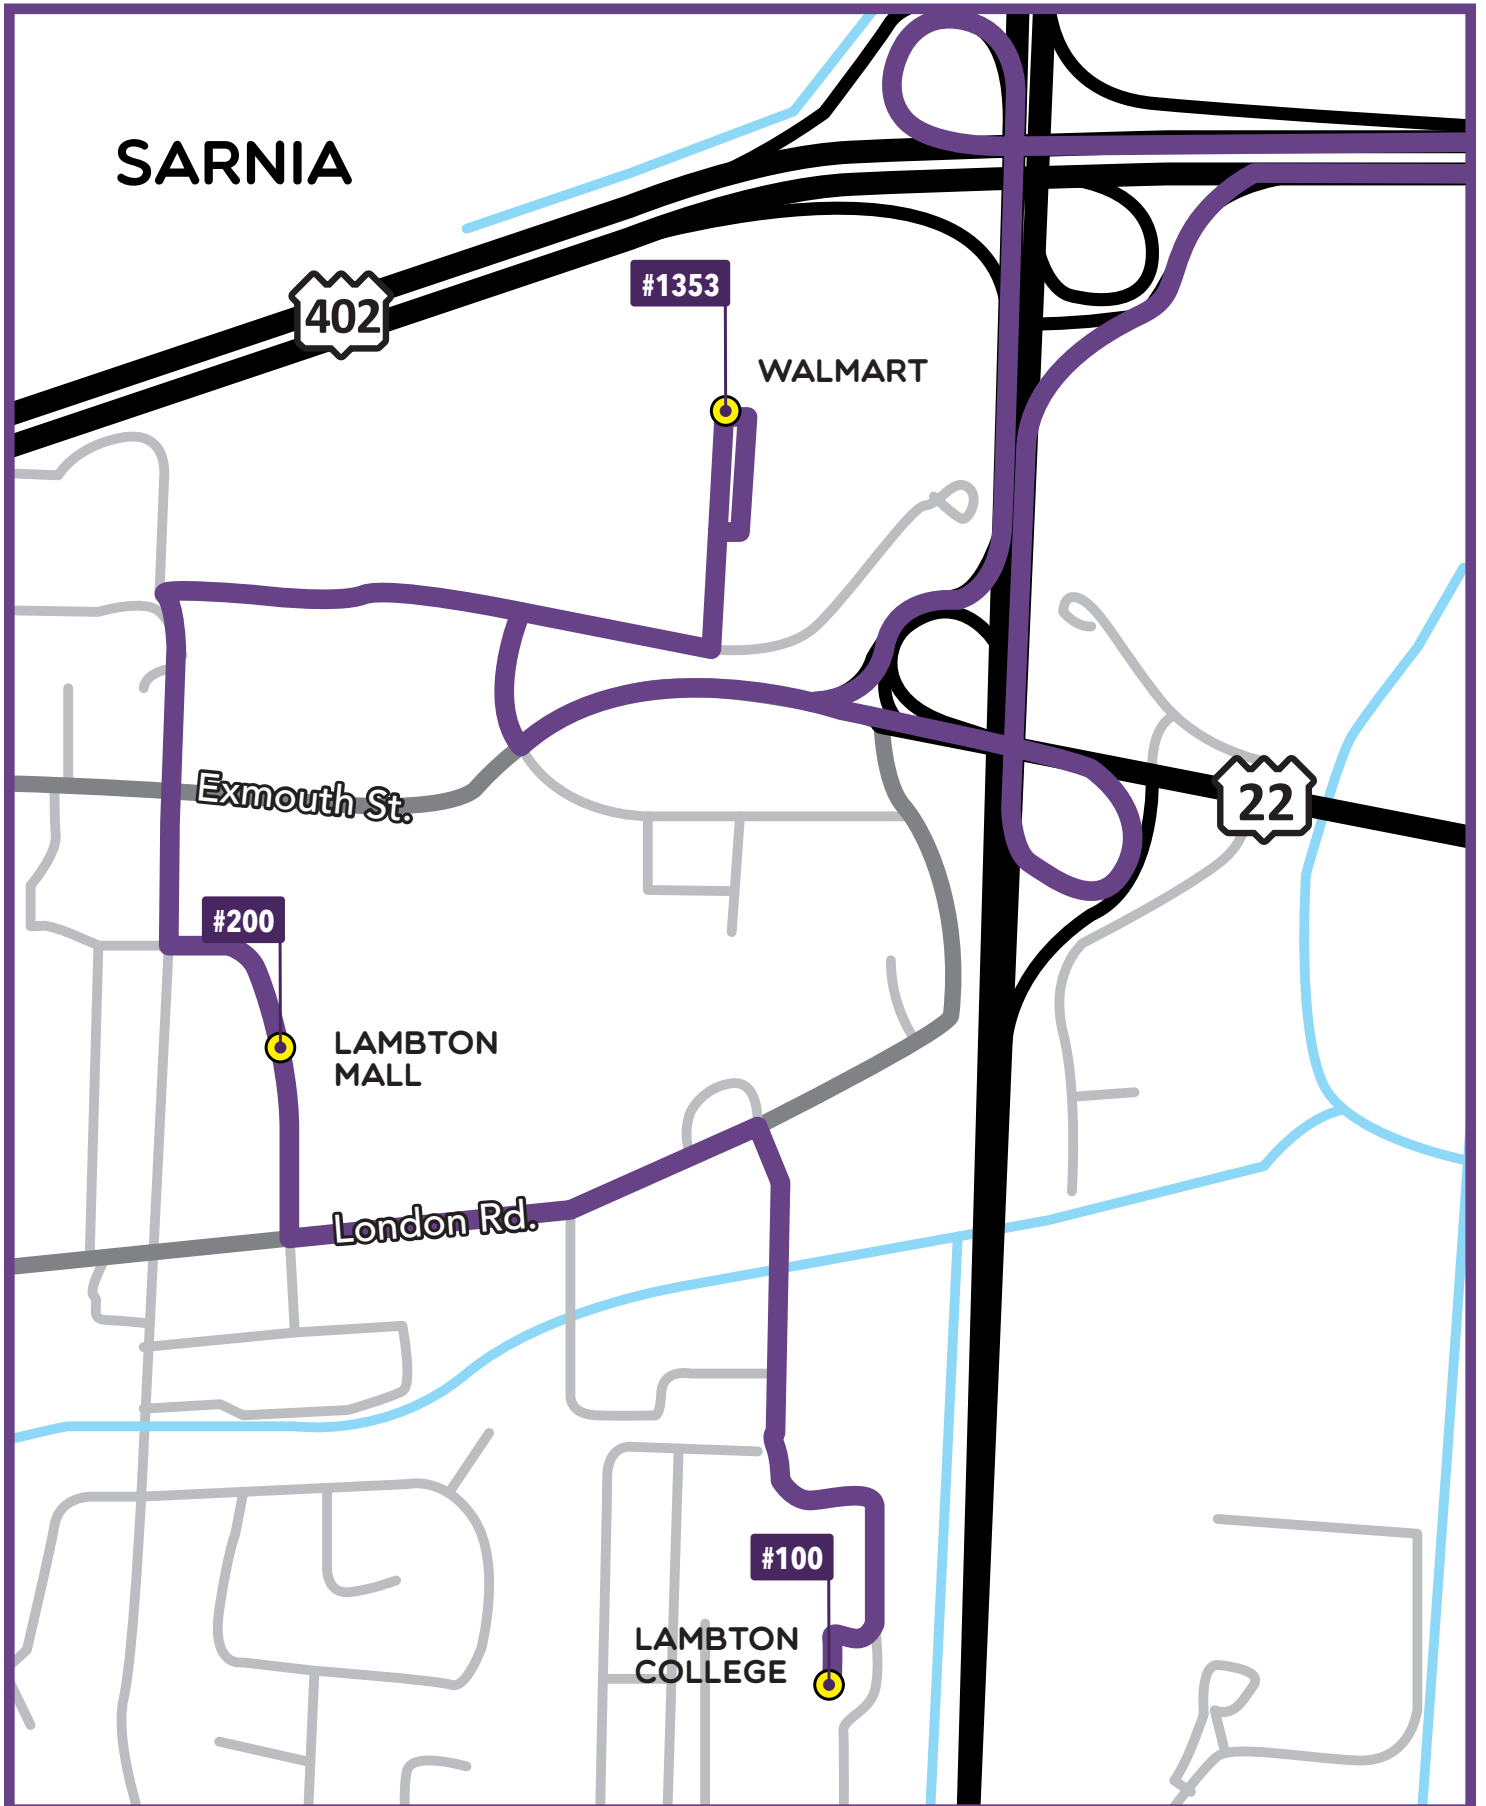

Goderich to London (Mon., Wed., Fri.): Take Route 3 bus leaving Walmart, Goderich at 1:09 PM and 4:00 PM, arriving Sobeys Plaza 2:32 PM and 5:12 PM. Transfer to Route 2 bus leaving Sobeys Plaza 5:15 PM, arriving Fanshawe Pk. Rd./London Transit Stop #705 at 6:21 PM.

Note: To use Strathroy-Caradoc Inter-Community Transit, you need to book your seat, call 519-787-1055.

ROUTE 1 SARNIA VIA LAMBTON SHORES

ROUTE 1 SARNIA VIA LAMBTON SHORES

ROUTE 1 SARNIA VIA LAMBTON SHORES

ROUTE 2 LONDON VIA EXETER

TRAVEL DIRECTION:
Grand Bend to London

| MONDAY TO SUNDAY (Year Round Service) | | | | | | | | | | | | |
|---------------------------------------|--|---|--|---|---|---------------------------------------|---------------------------------------|--|---|---|---|---|
| BUS STOP NAME | Sobeys Plaza, Grand Bend <i>-BUS & CONNECTION HUB</i> | Main St. E. @ Ontario St. N., Grand Bend | Dashwood Rd. & Centre St., Dashwood | McDonald's parking lot (NW corner), Exeter | Main St. S. & Sanders St. W., Exeter | Main St. S. & Huron St. W., Exeter | Stephen Township Arena, Huron Park | 148 Melbourne St. @ playground, Centralia | Main St. @ Lucan Community Centre, Lucan | Fanshawe Pk. Rd. E., London <i>London Transit Stop 705</i> | University Hospital SB, London <i>London Transit Stop 1817</i> | Fanshawe Pk. Rd. E., London <i>London Transit Stop 705</i> |
| STOP # | 2000 | 2100 | 2200 | 2240 | 2400 | 2500 | 2600 | 1250 | 2700 | 2800 | 1817 | 2800 |
| TIME TRAVELLED | 0 MIN. | 2 MIN. | 11 MIN. | 21 MIN. | 25 MIN. | 27 MIN. | 34 MIN. | 37 MIN. | 46 MIN. | 1 HR. 6 MIN. | 1 HR. 11 MIN. | 1 HR. 21 MIN. |
| Trip 1 | 9:10 AM | 9:12 AM | 9:21 AM | 9:31 AM | 9:35 AM | 9:37 AM | 9:44 AM | 9:47 AM | 9:56 AM | 10:16 AM | 10:21 AM | 10:31 AM |
| Trip 2 | 5:15 PM | 5:17 PM | 5:26 PM | 5:36 PM | 5:40 PM | 5:42 PM | 5:49 PM | 5:52 PM | 6:01 PM | 6:21 PM | 6:26 PM | 6:36 PM |