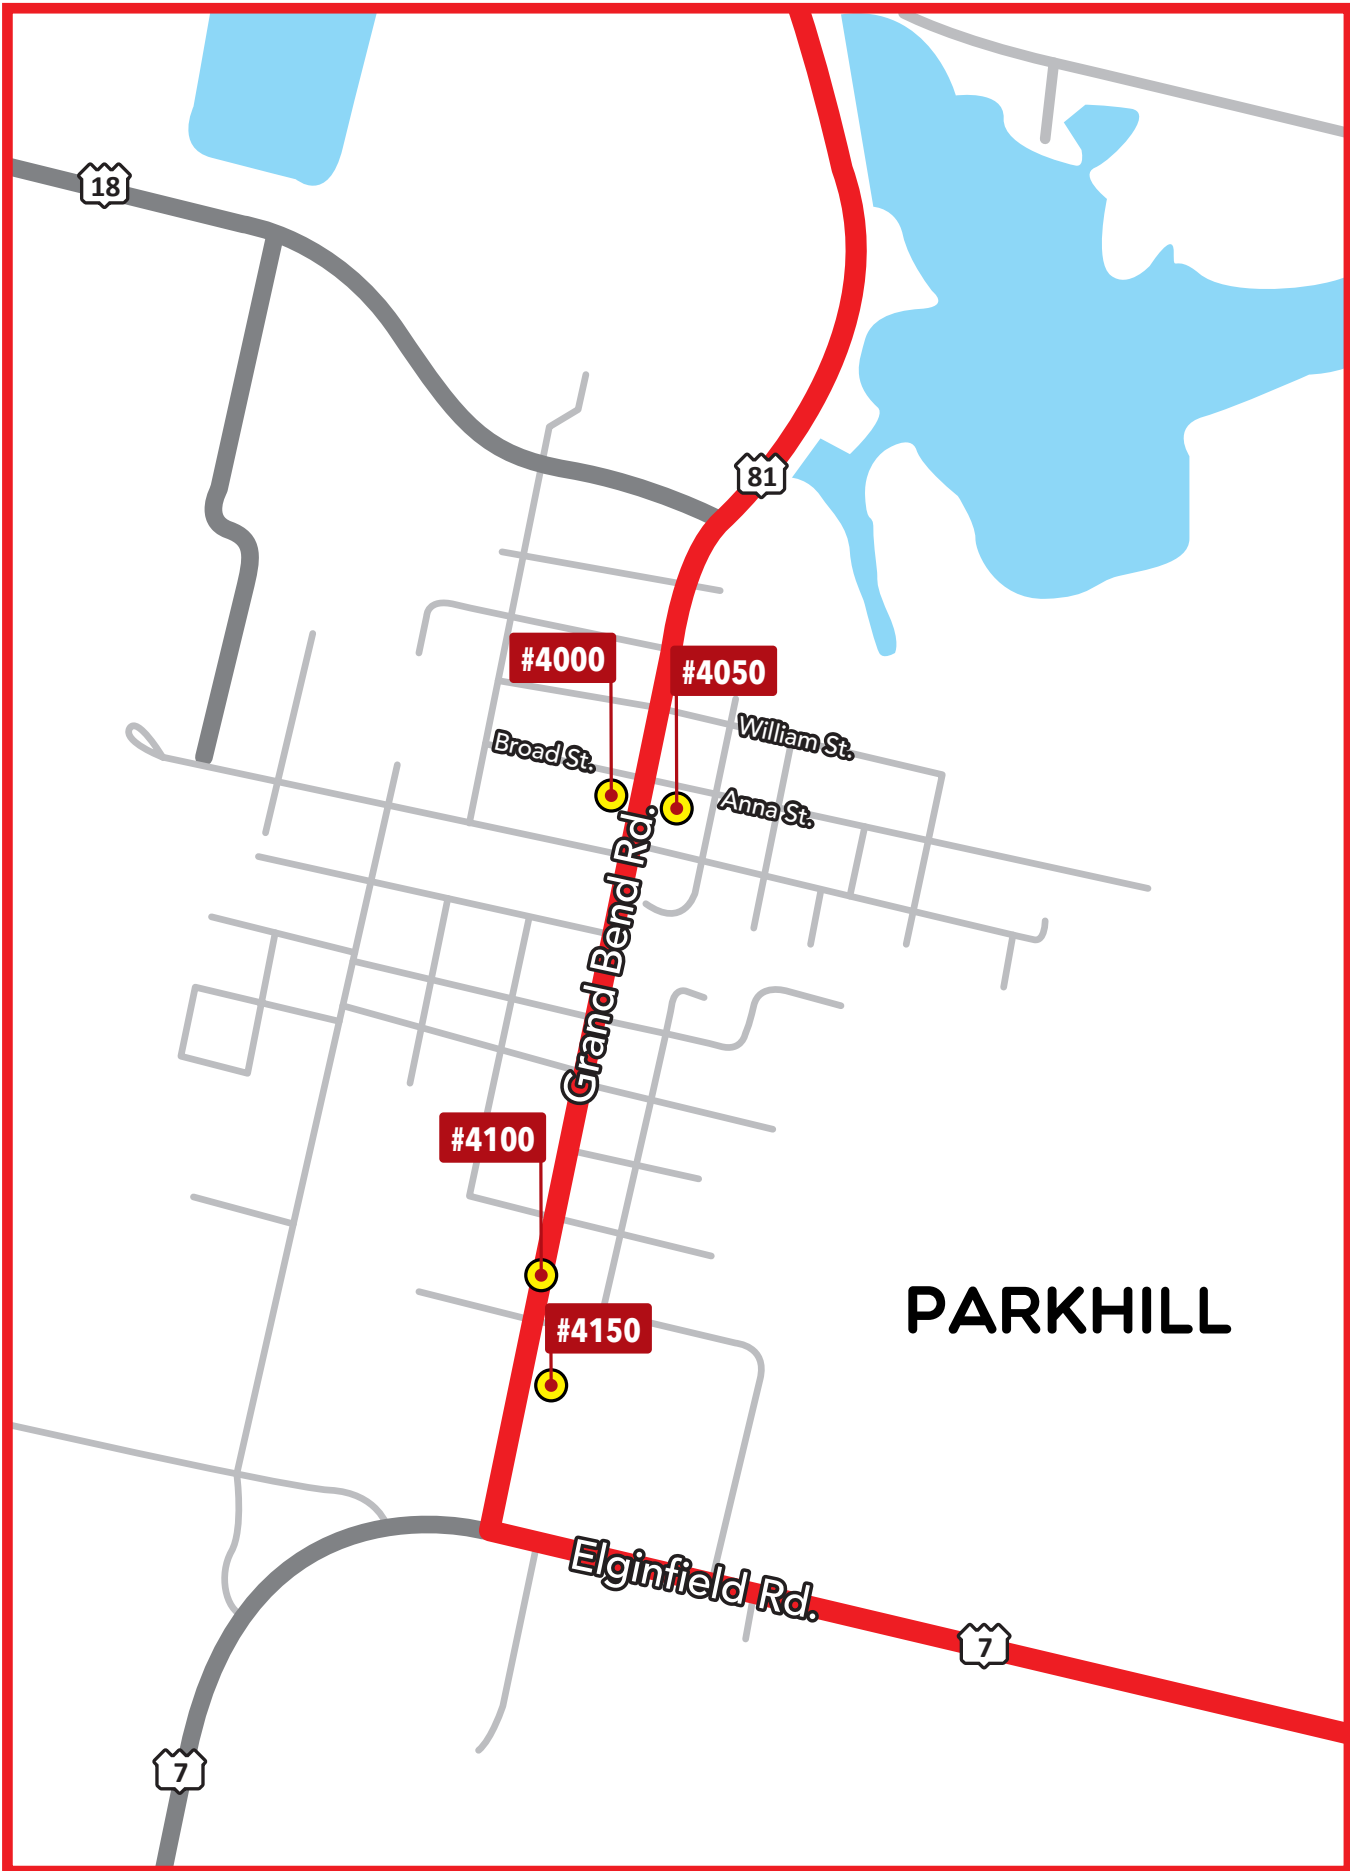

ROUTE 4 STRATHROY VIA PARKHILL