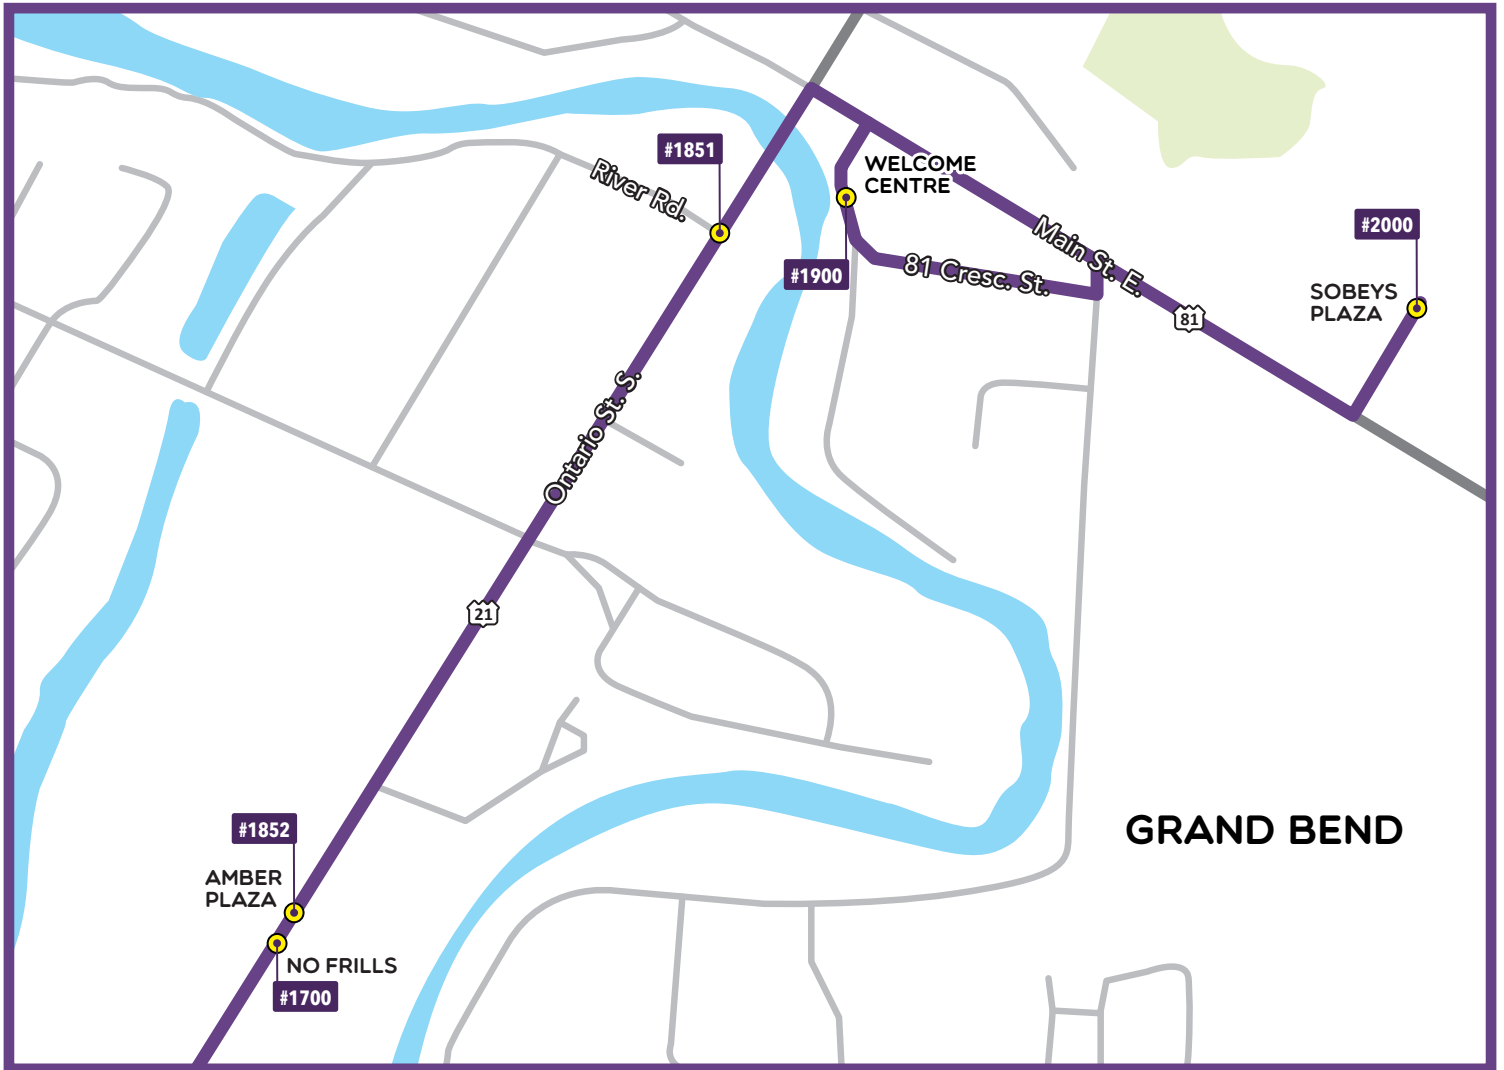

ROUTE 1 SARNIA VIA LAMBTON SHORES