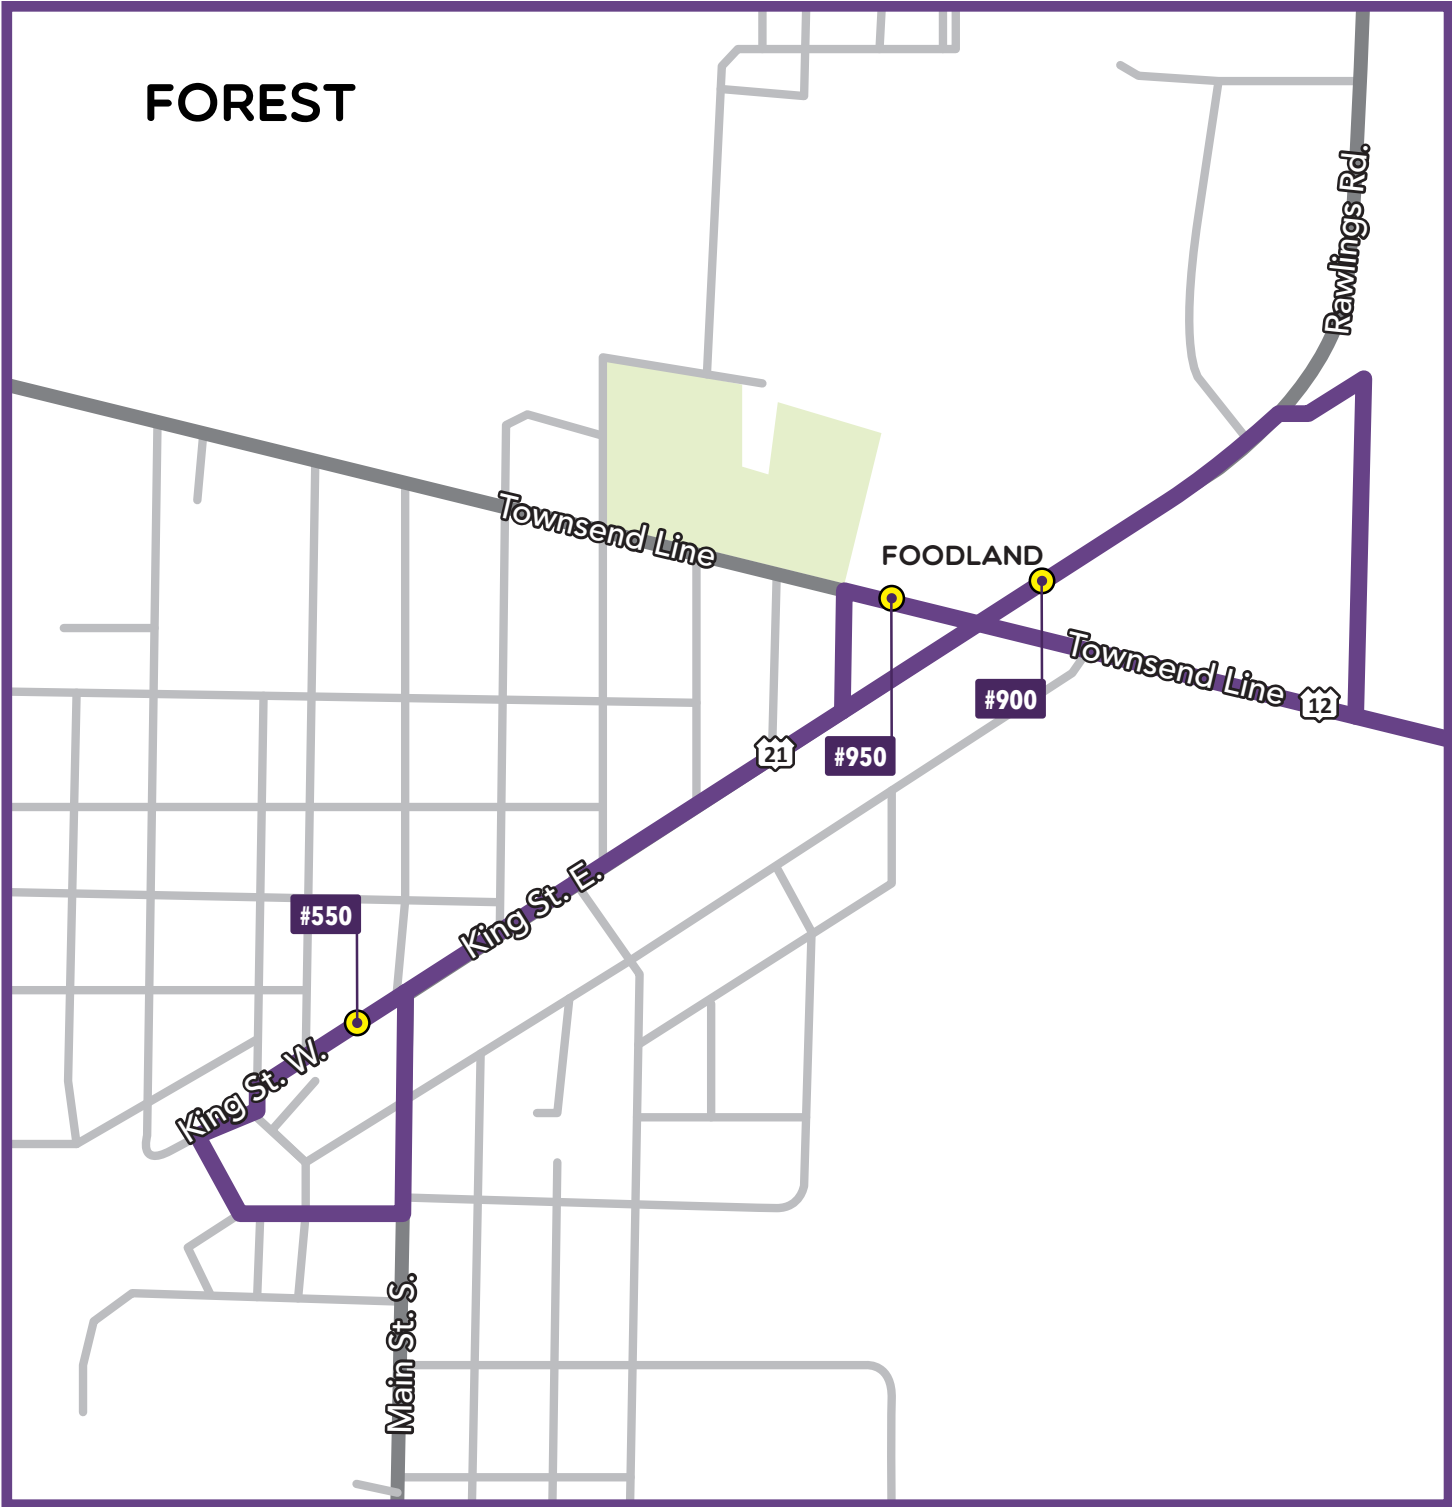

ROUTE 1 SARINIA VIA LAMBTON SHORES

ROUTE 1 SARNIA VIA LAMBTON SHORES

ROUTE 1 SARNIA VIA LAMBTON SHORES

ROUTE 1 SARNIA VIA LAMBTON SHORES

ROUTE 1 SARNIA VIA LAMBTON SHORES

ROUTE 2 LONDON VIA EXETER

TRAVEL DIRECTION:
Grand Bend to London

MONDAY TO SUNDAY (Year Round Service)												
BUS STOP NAME	Sobeys Plaza, Grand Bend <i>-BUS & CONNECTION HUB</i>	Main St. E. @ Ontario St. N., Grand Bend	Dashwood Rd. & Centre St., Dashwood	McDonald's parking lot (NW corner), Exeter	Main St. S. & Sanders St. W., Exeter	Main St. S. & Huron St. W., Exeter	Stephen Township Arena, Huron Park	148 Melbourne St. @ playground, Centralia	Main St. @ Lucan Community Centre, Lucan	Fanshawe Pk. Rd. E., London <i>London Transit Stop 705</i>	University Hospital SB, London <i>London Transit Stop 1817</i>	Fanshawe Pk. Rd. E., London <i>London Transit Stop 705</i>
STOP #	2000	2100	2200	2240	2400	2500	2600	1250	2700	2800	1817	2800
DURATION	0 MIN.	2 MIN.	11 MIN.	21 MIN.	25 MIN.	27 MIN.	34 MIN.	37 MIN.	46 MIN.	1 HR. 6 MIN.	1 HR. 11 MIN.	1 HR. 21 MIN.
Trip 1	9:10 AM	9:12 AM	9:21 AM	9:31 AM	9:35 AM	9:37 AM	9:44 AM	9:47 AM	9:56 AM	10:16 AM	10:21 AM	10:31 AM
Trip 2	5:15 PM	5:17 PM	5:26 PM	5:36 PM	5:40 PM	5:42 PM	5:49 PM	5:52 PM	6:01 PM	6:21 PM	6:26 PM	6:36 PM