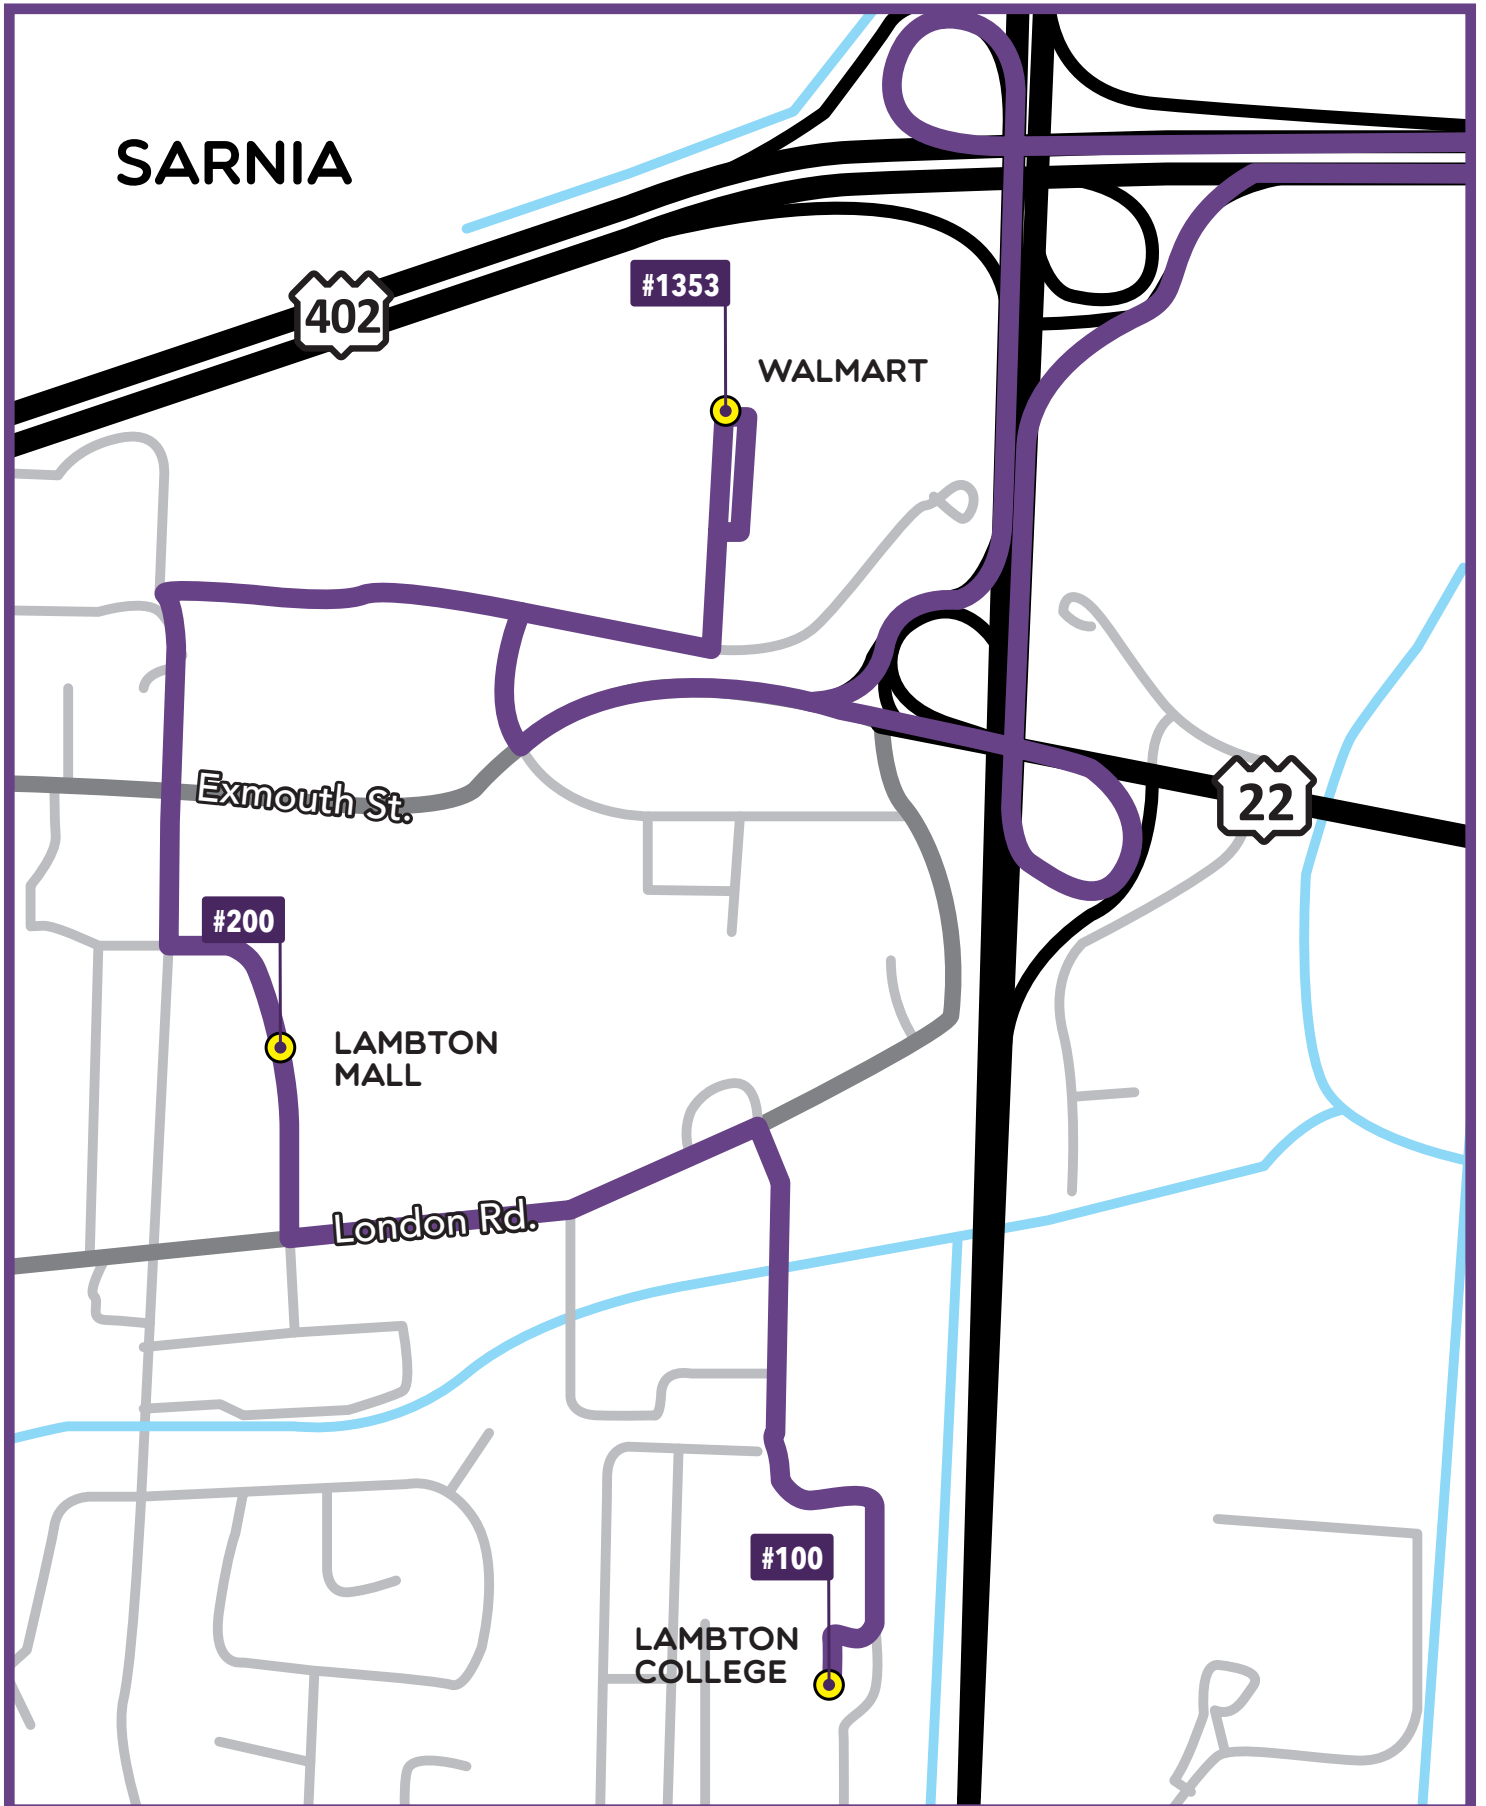

ROUTE 1 SARINIA VIA LAMBTON SHORES

ROUTE 1 SARNIA VIA LAMBTON SHORES

ROUTE 1 SARNIA VIA LAMBTON SHORES

ROUTE 1 SARNIA VIA LAMBTON SHORES

ROUTE 1 SARNIA VIA LAMBTON SHORES

ROUTE 2 LONDON VIA EXETER

TRAVEL DIRECTION:
Grand Bend to London

MONDAY TO SUNDAY (Year Round Service)												
BUS STOP NAME	Sobeys Plaza, Grand Bend <i>-BUS & CONNECTION HUB</i>	Main St. E. @ Ontario St. N., Grand Bend	Dashwood Rd. & Centre St., Dashwood	McDonald's parking lot (NW corner), Exeter	Main St. S. & Sanders St. W., Exeter	Main St. S. & Huron St. W., Exeter	Stephen Township Arena, Huron Park	148 Melbourne St. @ playground, Centralia	Main St. @ Lucan Community Centre, Lucan	Fanshawe Pk. Rd. E., London <i>London Transit Stop 705</i>	University Hospital SB, London <i>London Transit Stop 1817</i>	Fanshawe Pk. Rd. E., London <i>London Transit Stop 705</i>
STOP #	2000	2100	2200	2240	2400	2500	2600	1250	2700	2800	1817	2800
DURATION	0 MIN.	2 MIN.	11 MIN.	21 MIN.	25 MIN.	27 MIN.	34 MIN.	37 MIN.	46 MIN.	1 HR. 6 MIN.	1 HR. 11 MIN.	1 HR. 21 MIN.
Trip 1	9:10 AM	9:12 AM	9:21 AM	9:31 AM	9:35 AM	9:37 AM	9:44 AM	9:47 AM	9:56 AM	10:16 AM	10:21 AM	10:31 AM
Trip 2	5:15 PM	5:17 PM	5:26 PM	5:36 PM	5:40 PM	5:42 PM	5:49 PM	5:52 PM	6:01 PM	6:21 PM	6:26 PM	6:36 PM