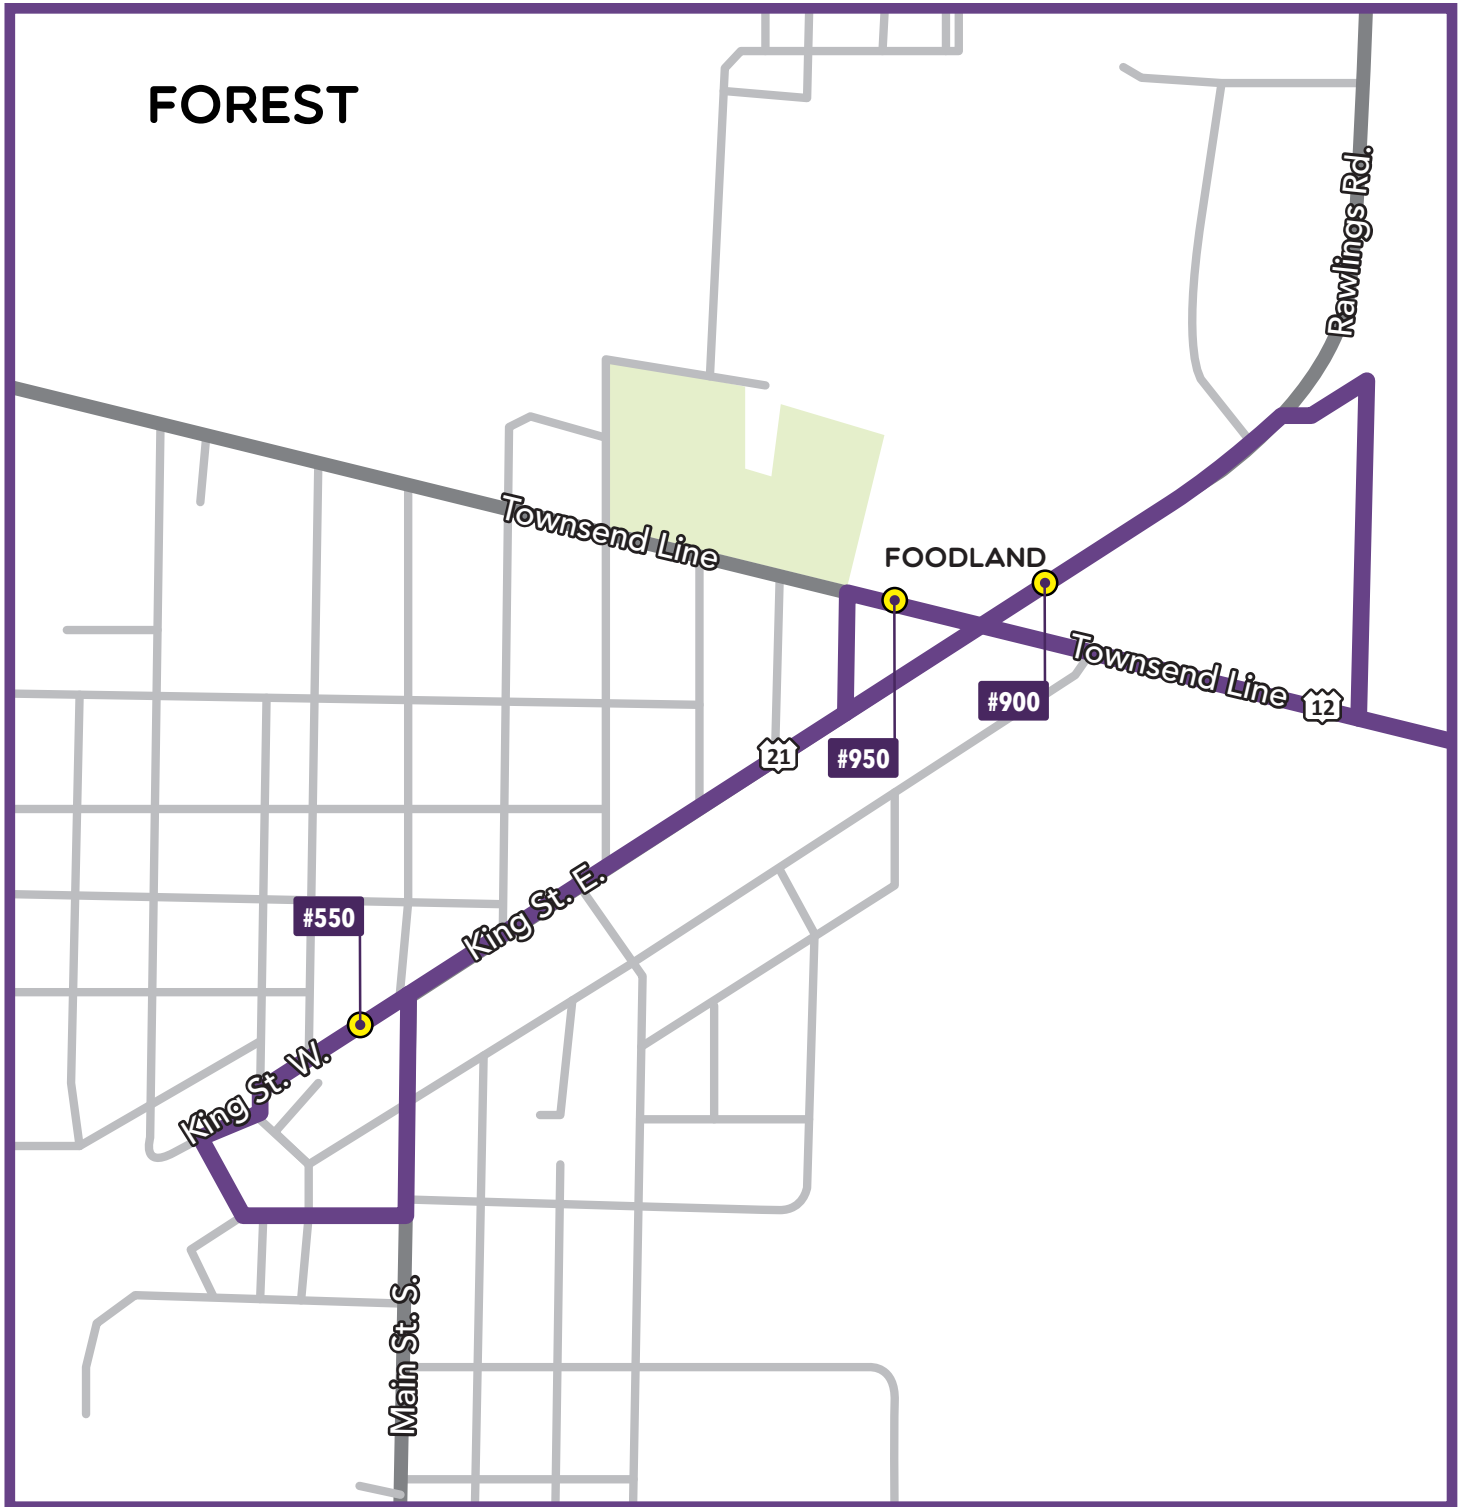

ROUTE 1 SARNIA VIA LAMBTON SHORES