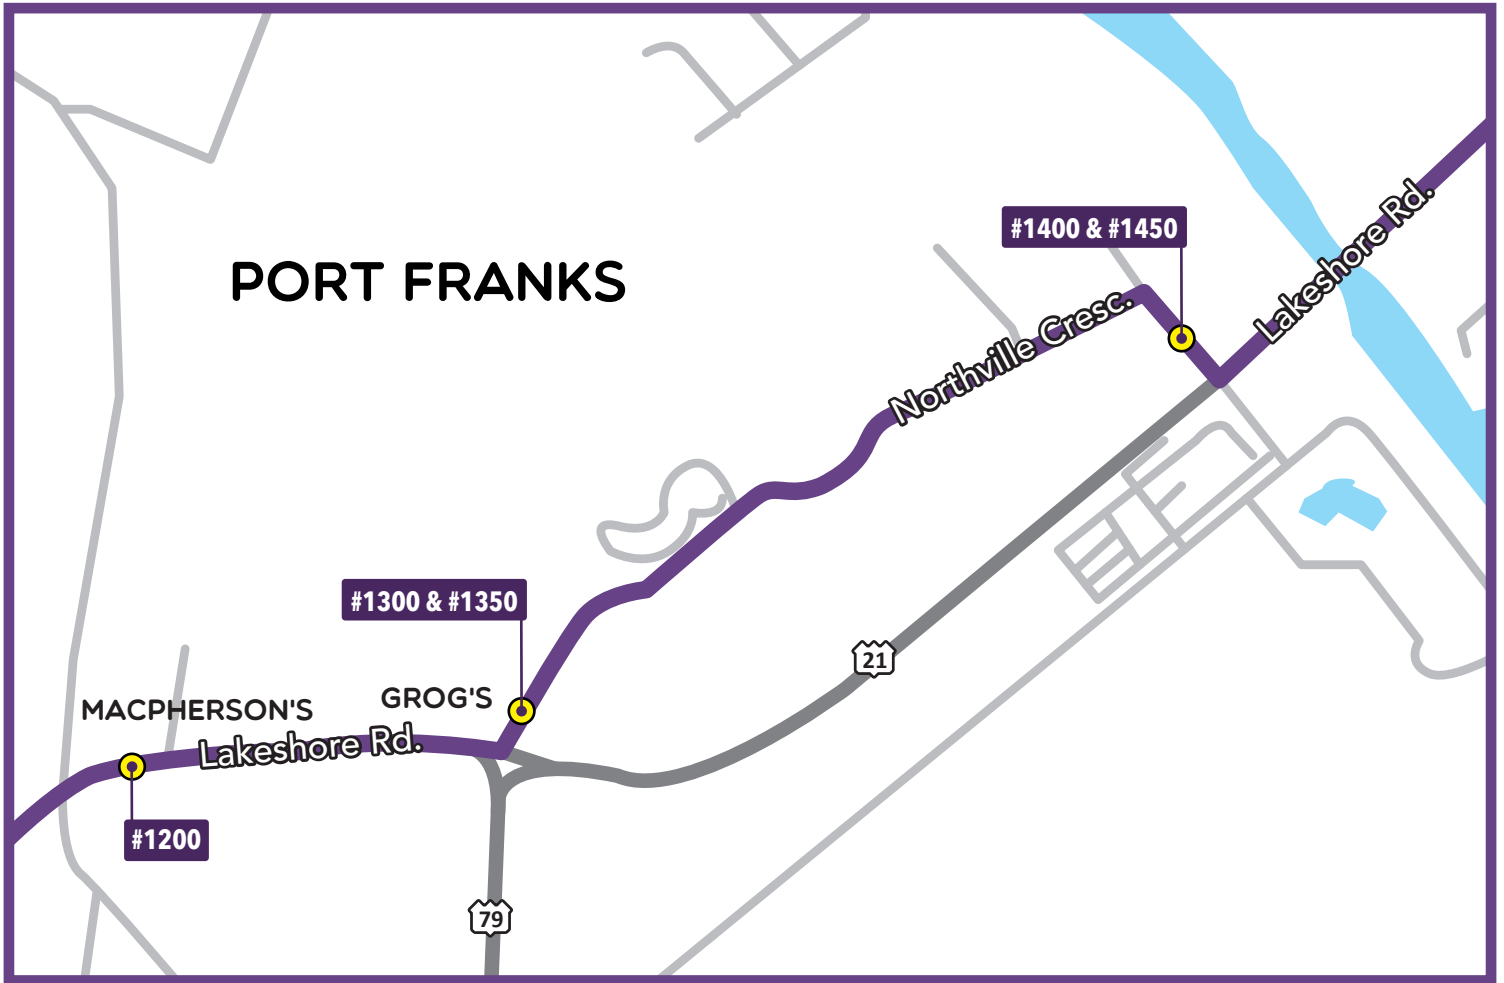

ROUTE 1 SARNIA VIA LAMBTON SHORES