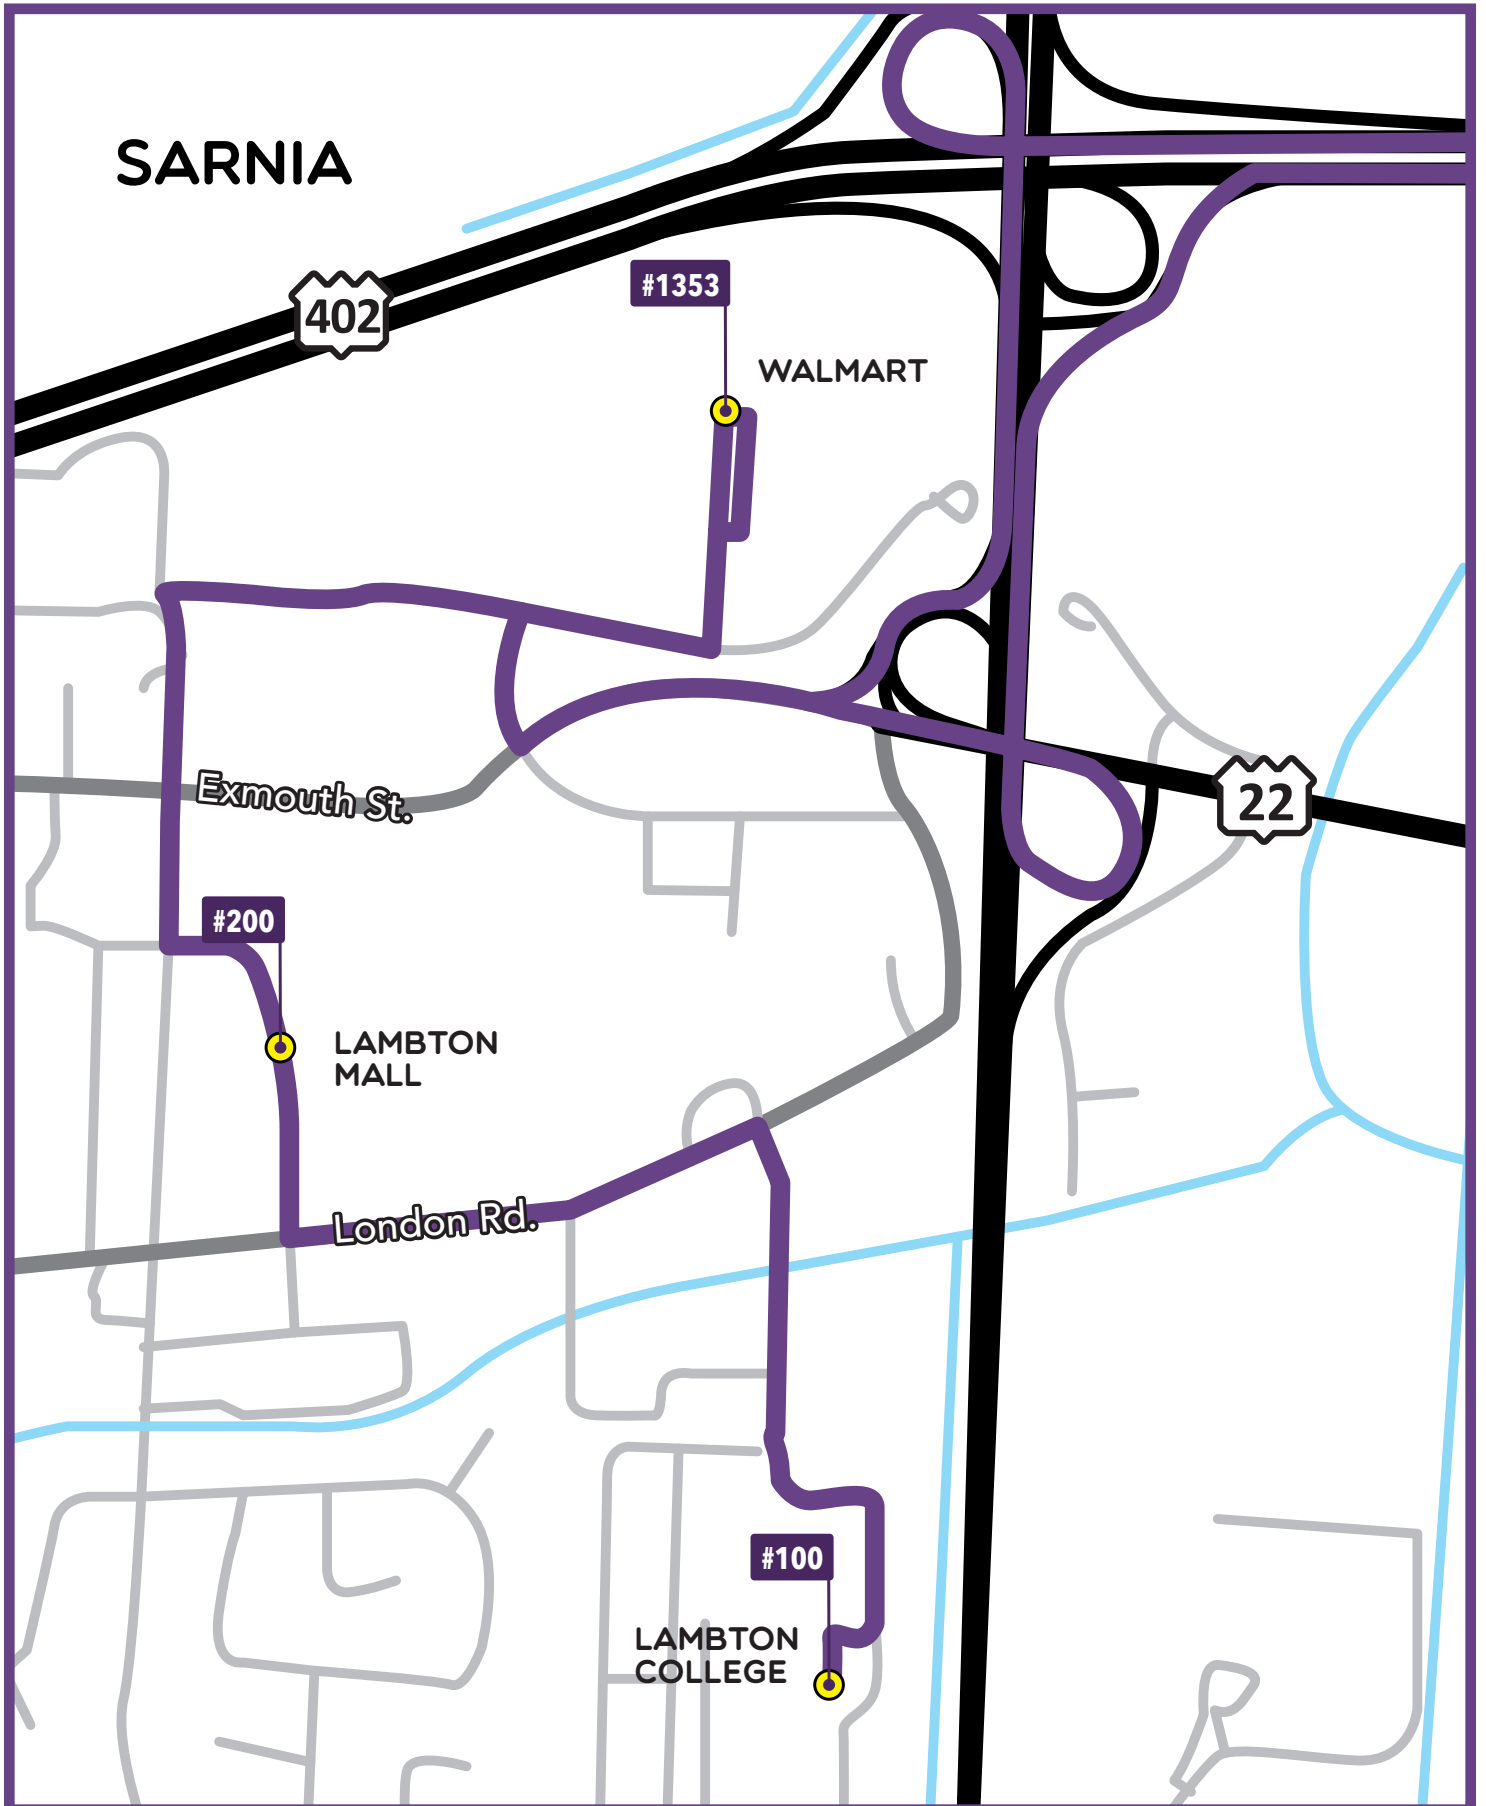

Note: To use Strathroy-Caradoc Inter-Community Transit, you need to book your seat, call 519-787-1055.

ROUTE 1 SARNIA VIA LAMBTON SHORES

ROUTE 1 SARNIA VIA LAMBTON SHORES

ROUTE 1 SARNIA VIA LAMBTON SHORES

ROUTE 2 LONDON VIA EXETER

TRAVEL DIRECTION:
Grand Bend to London

MONDAY TO SUNDAY (Year Round Service)												
BUS STOP NAME	Sobeys Plaza, Grand Bend <i>- BUS & CONNECTION HUB</i>	Main St. E. @ Ontario St. N., Grand Bend	Dashwood Rd. & Centre St., Dashwood	McDonald's parking lot (NW corner), Exeter	Main St. S. & Sanders St. W., Exeter	Main St. S. & Huron St. W., Exeter	Stephen Township Arena, Huron Park	148 Melbourne St. @ playground, Centralia	Main St. @ Lucan Community Centre, Lucan	Fanshawe Pk. Rd. E., London <i>London Transit Stop 705</i>	University Hospital SB, London <i>London Transit Stop 1817</i>	Fanshawe Pk. Rd. E., London <i>London Transit Stop 705</i>
STOP #	2000	2100	2200	2240	2400	2500	2600	1250	2700	2800	1817	2800
TIME TRAVELLED	0 MIN.	2 MIN.	11 MIN.	21 MIN.	25 MIN.	27 MIN.	34 MIN.	37 MIN.	46 MIN.	1 HR. 6 MIN.	1 HR. 11 MIN.	1 HR. 21 MIN.
Trip 1	9:10 AM	9:12 AM	9:21 AM	9:31 AM	9:35 AM	9:37 AM	9:44 AM	9:47 AM	9:56 AM	10:16 AM	10:21 AM	10:31 AM
Trip 2	5:15 PM	5:17 PM	5:26 PM	5:36 PM	5:40 PM	5:42 PM	5:49 PM	5:52 PM	6:01 PM	6:21 PM	6:26 PM	6:36 PM

ROUTE 2 LONDON VIA EXETER

ROUTE 2 LONDON VIA EXETER

ROUTE 2 LONDON VIA EXETER

ROUTE 3 GODERICH VIA BLUEWATER SUMMER 2024

TRAVEL DIRECTION:

Grand Bend St. Joseph Zurich Hensall Bayfield Goderich

Grand Bend to Goderich