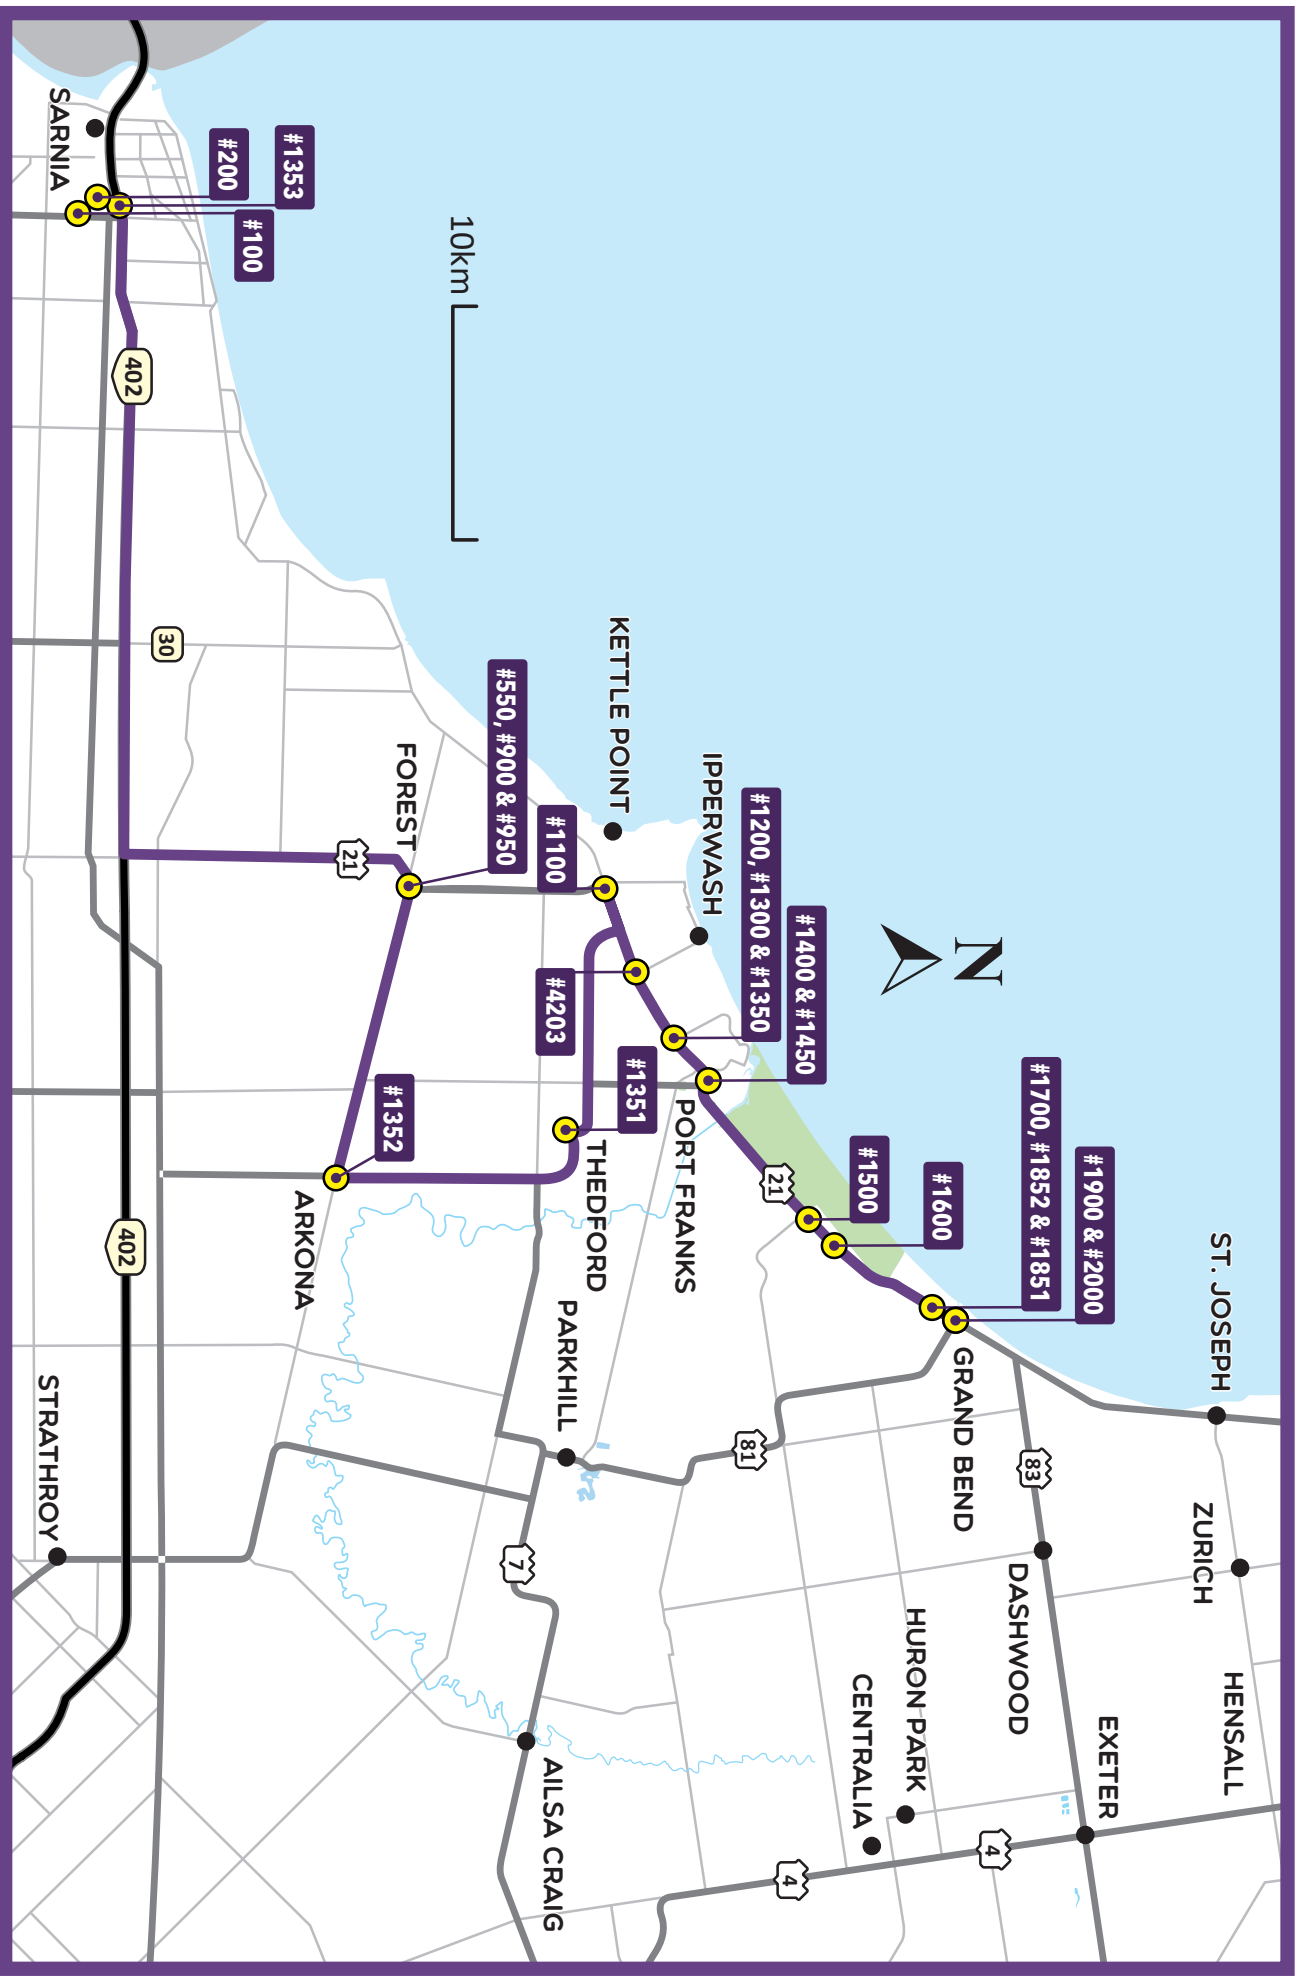

ROUTE 1 SARINIA VIA LAMBTON SHORES