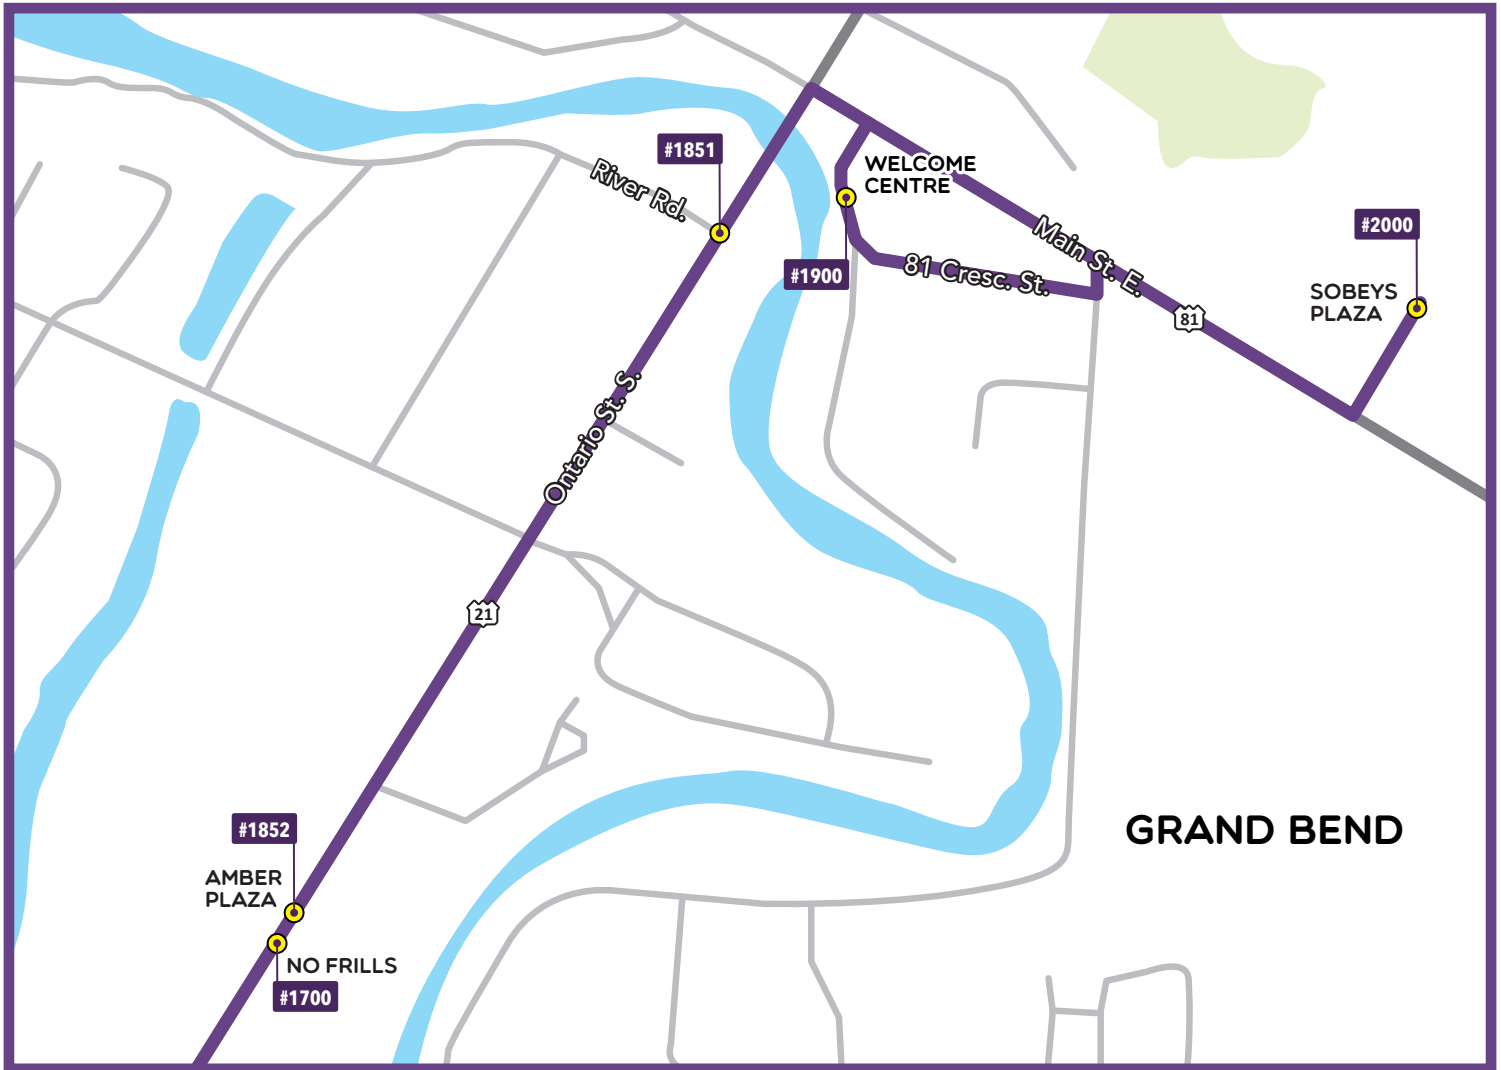

ROUTE 1 SARINIA VIA LAMBTON SHORES

ROUTE 1 SARNIA VIA LAMBTON SHORES

INTER-COMMUNITY CONNECTIONS AND TRANSFERS

Sarnia to London (daily): Take Route 1 bus leaving Sarnia Mall at 7:20 AM and 2:20 PM, arriving Sobeys Plaza 9:05 AM and 4:05 PM. Transfer to Route 2 bus leaving Sobeys Plaza 9:10 AM and 5:15 PM, arriving London 10:16 AM and 6:21 PM.

London to Goderich (Mon., Wed., Fri.): Take Route 2 bus leaving Fanshawe Pk. Rd./London Transit Stop #705 at 10:41 AM, arriving Sobeys Plaza 11:48 AM. Transfer to Route 3 bus leaving Sobeys Plaza 12:00 PM, arriving Walmart, Goderich 1:12 PM.

Goderich to London (Mon., Wed., Fri.): Take Route 3 bus leaving Walmart, Goderich at 1:09 PM and 4:00 PM, arriving Sobeys Plaza 2:32 PM and 5:12 PM. Transfer to Route 2 bus leaving Sobeys Plaza 5:15 PM, arriving Fanshawe Pk. Rd./London Transit Stop #705 at 6:21 PM.

ROUTE 2 LONDON VIA EXETER

TRAVEL DIRECTION:
Grand Bend to London

MONDAY TO SUNDAY (Year Round Service)												
BUS STOP NAME	Sobeys Plaza, Grand Bend <i>- BUS & CONNECTION HUB</i>	Main St. E. @ Ontario St. N., Grand Bend	Dashwood Rd. & Centre St., Dashwood	McDonald's parking lot (NW corner), Exeter	Main St. S. & Sanders St. W., Exeter	Main St. S. & Huron St. W., Exeter	Stephen Township Arena, Huron Park	148 Melbourne St. @ playground, Centralia	Main St. @ Lucan Community Centre, Lucan	Fanshawe Pk. Rd. E., London <i>London Transit Stop 705</i>	University Hospital SB, London <i>London Transit Stop 1817</i>	Fanshawe Pk. Rd. E., London <i>London Transit Stop 705</i>
STOP #	2000	2100	2200	2240	2400	2500	2600	1250	2700	2800	1817	2800
TIME TRAVELLED	0 MIN.	2 MIN.	11 MIN.	21 MIN.	25 MIN.	27 MIN.	34 MIN.	37 MIN.	46 MIN.	1 HR. 6 MIN.	1 HR. 11 MIN.	1 HR. 21 MIN.
Trip 1	9:10 AM	9:12 AM	9:21 AM	9:31 AM	9:35 AM	9:37 AM	9:44 AM	9:47 AM	9:56 AM	10:16 AM	10:21 AM	10:31 AM
Trip 2	5:15 PM	5:17 PM	5:26 PM	5:36 PM	5:40 PM	5:42 PM	5:49 PM	5:52 PM	6:01 PM	6:21 PM	6:26 PM	6:36 PM